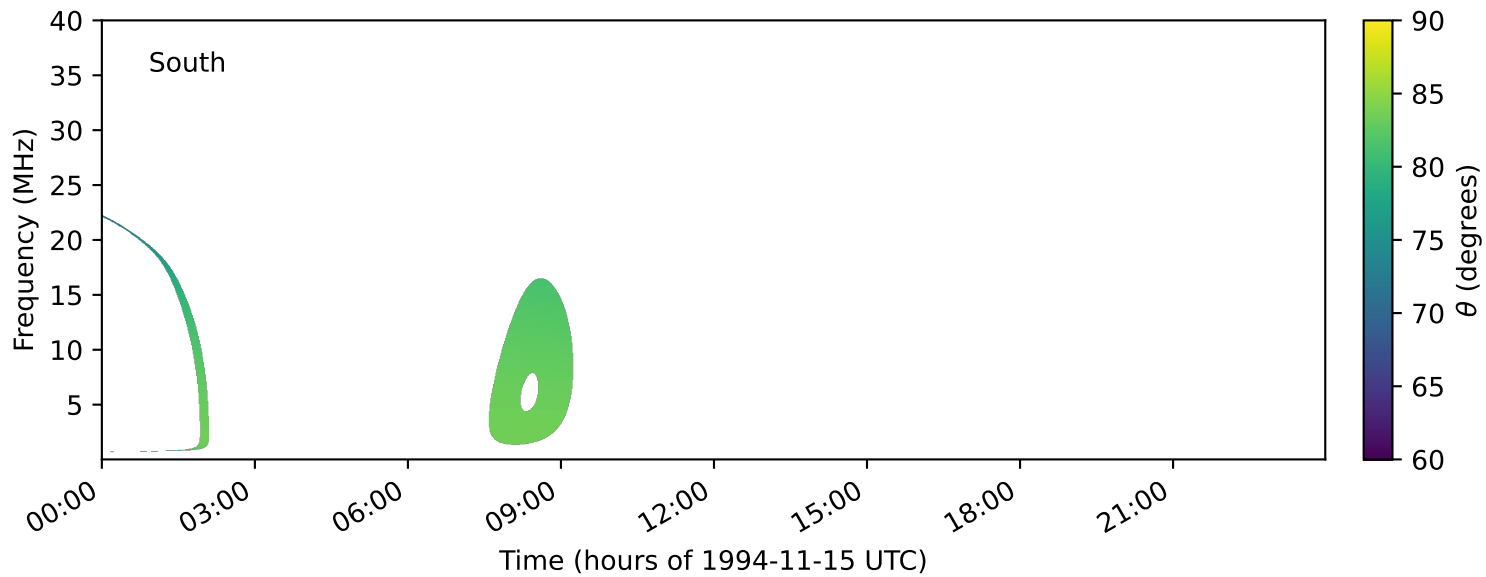

expres_earth_jupiter_ganymede_jrm33_lossc-wid1deg_3kev_19941115_v11.cdf

Time (hours of 1994-11-15 UTC)