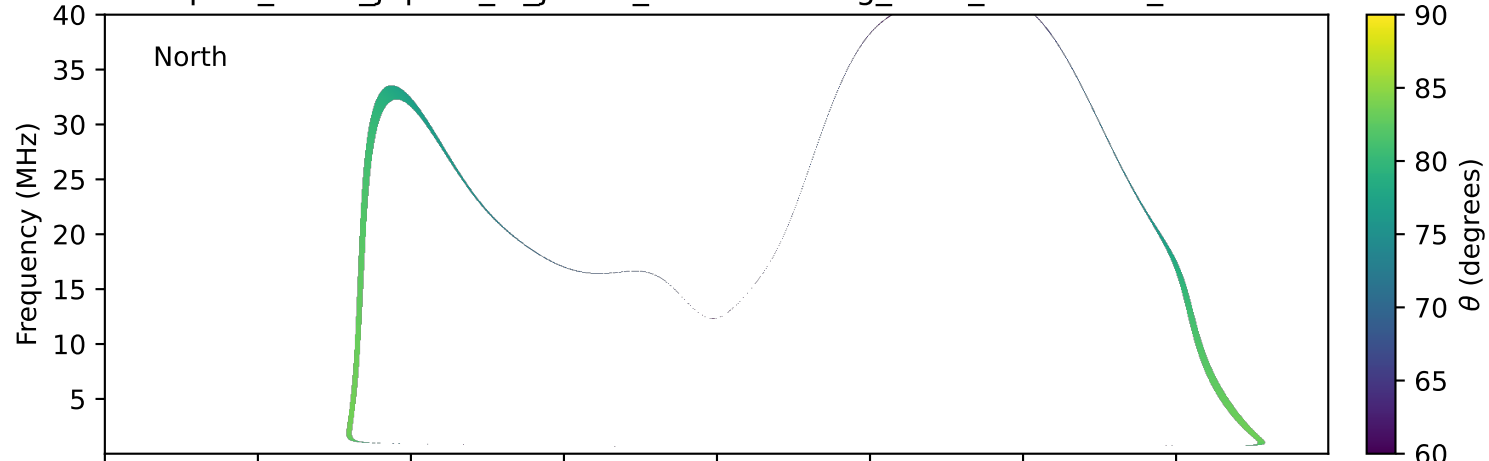

expres_earth_jupiter_io_jrm33_lossc-wid1deg_3kev_19941031_v11.cdf

Time (hours of 1994-10-31 UTC)