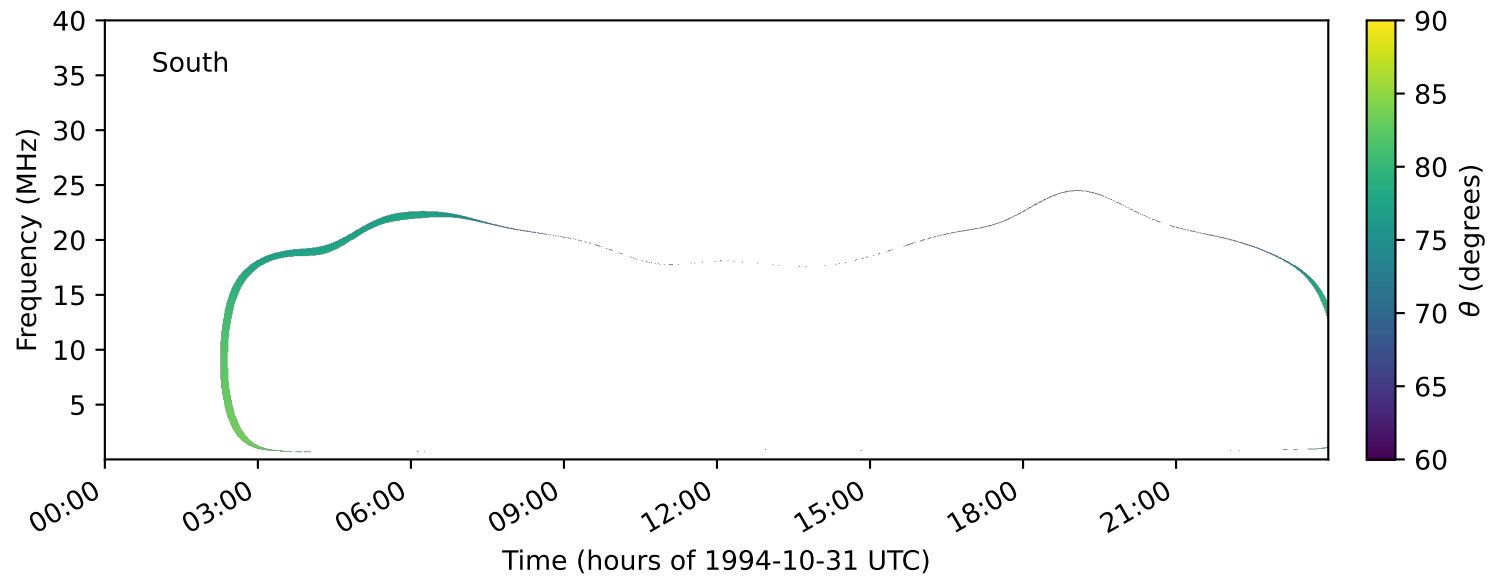

expres_earth_jupiter_io_jrm33_lossc-wid1deg_3kev_19941031_v11.cdf

Time (hours of 1994-10-31 UTC)