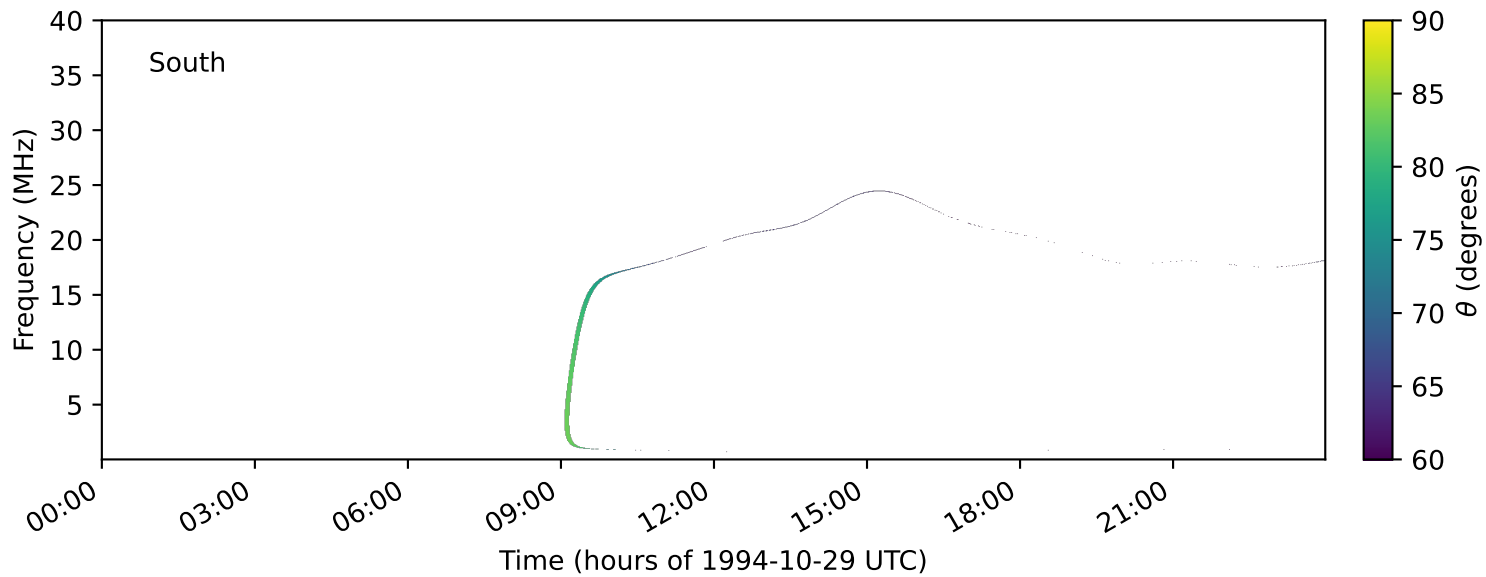

expres_earth_jupiter_io_jrm33_lossc-wid1deg_3kev_19941029_v11.cdf

Time (hours of 1994-10-29 UTC)