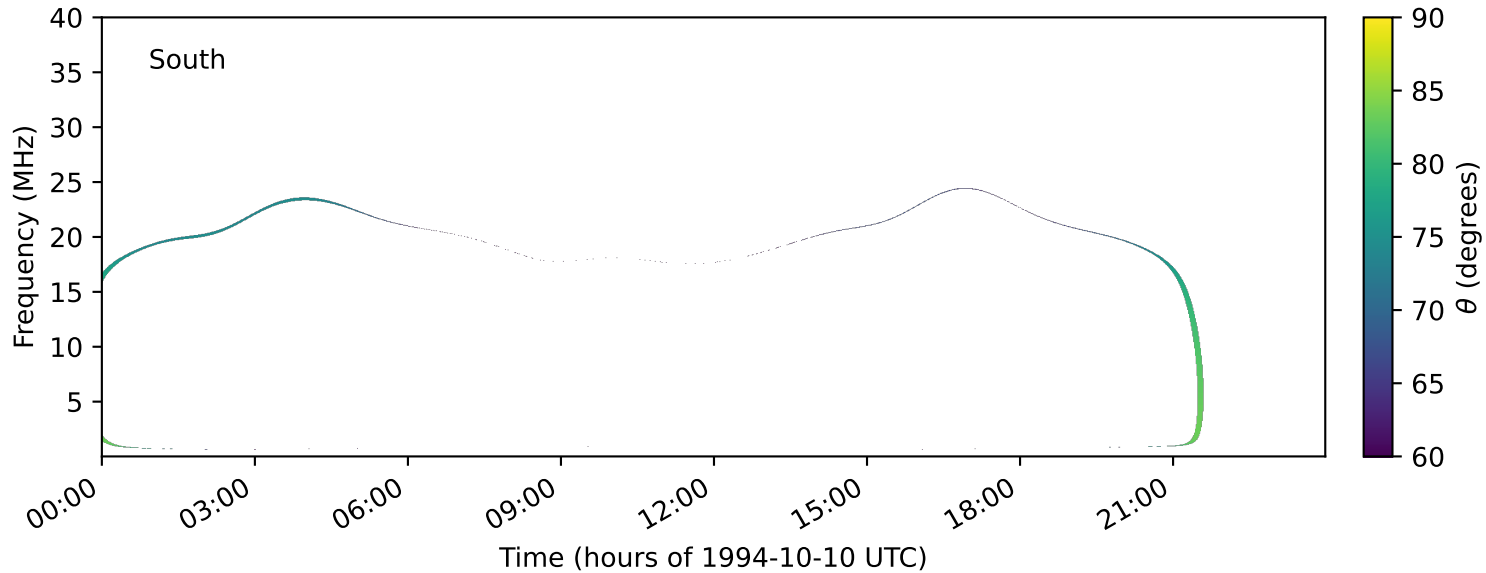

expres_earth_jupiter_io_jrm33_lossc-wid1deg_3kev_19941010_v11.cdf

Time (hours of 1994-10-10 UTC)