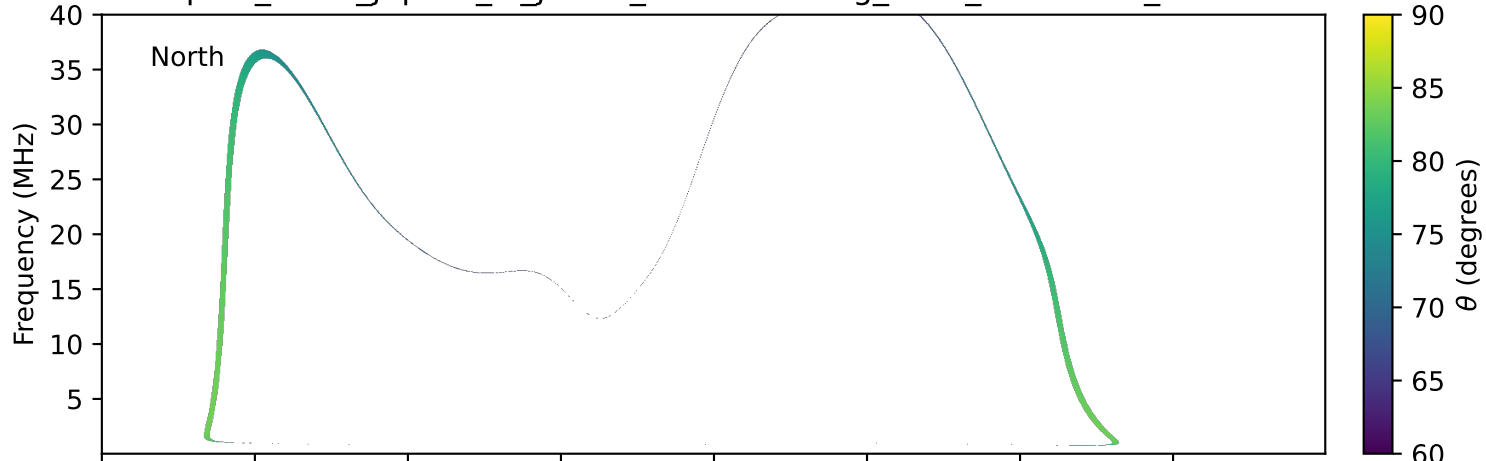

expres_earth_jupiter_io_jrm33_lossc-wid1deg_3kev_19941010_v11.cdf

Time (hours of 1994-10-10 UTC)