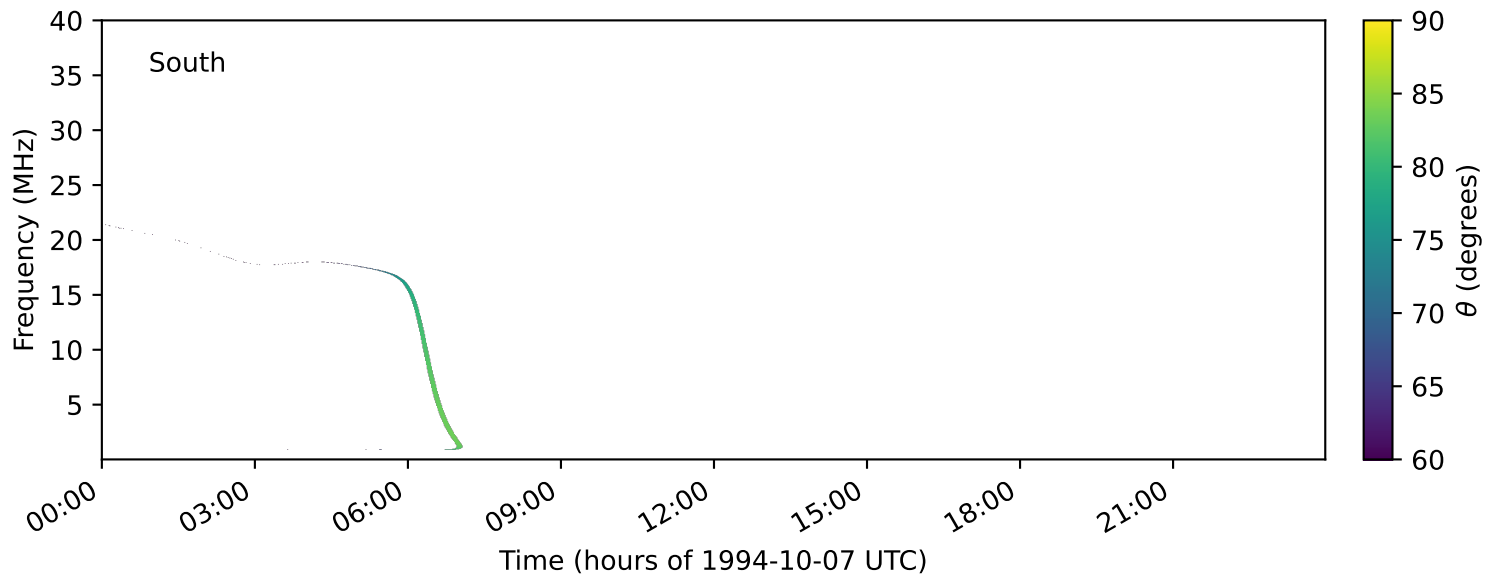

expres_earth_jupiter_io_jrm33_lossc-wid1deg_3kev_19941007_v11.cdf

Time (hours of 1994-10-07 UTC)