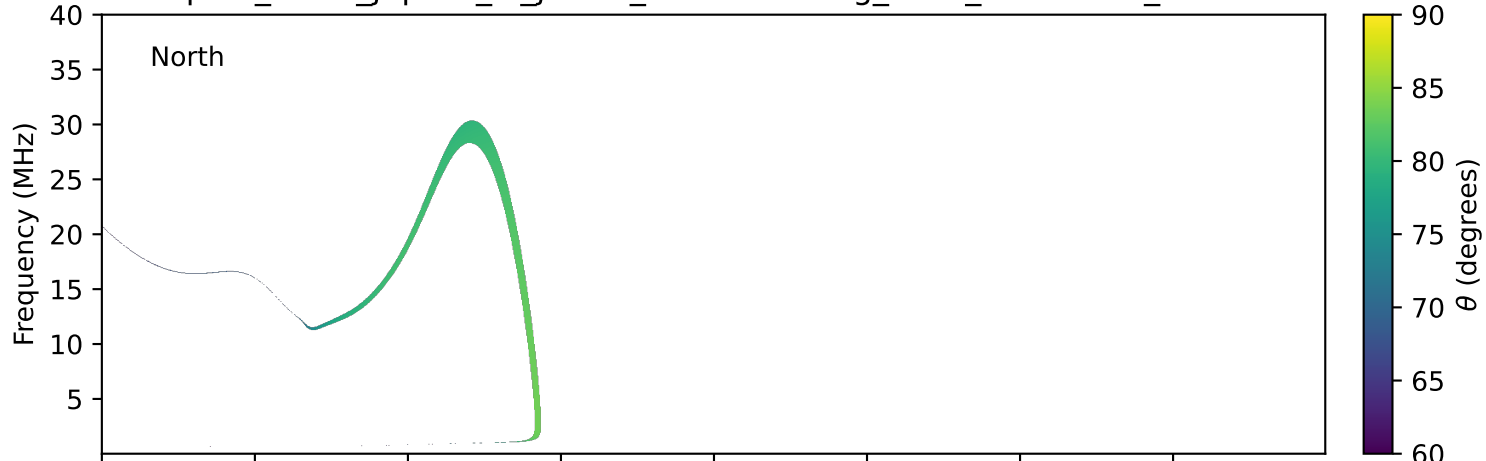

expres_earth_jupiter_io_jrm33_lossc-wid1deg_3kev_19941007_v11.cdf

Time (hours of 1994-10-07 UTC)