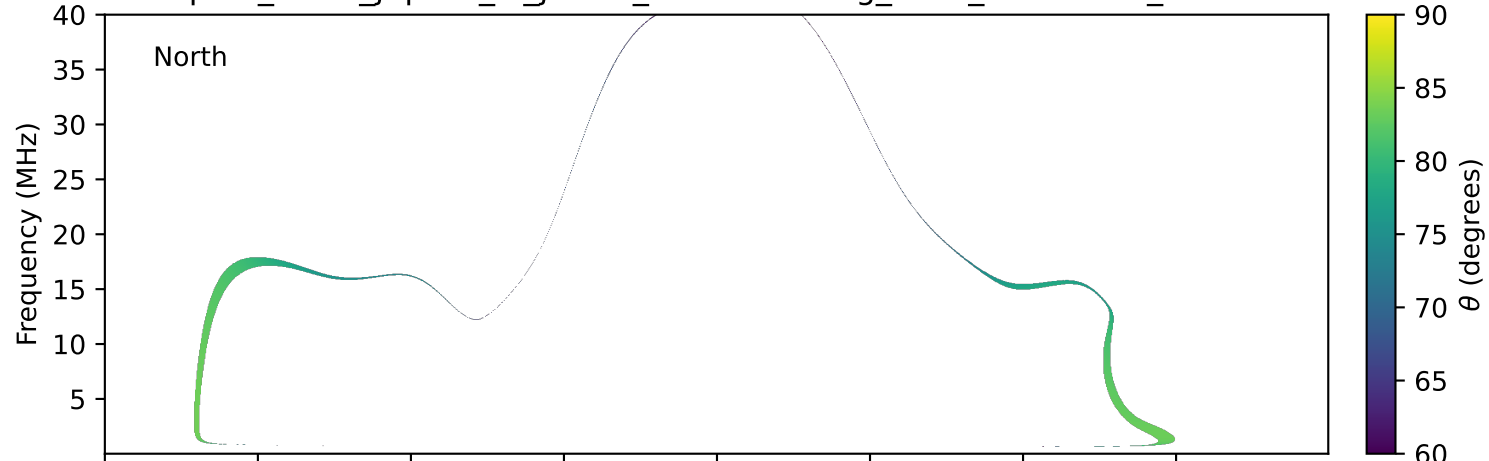

expres_earth_jupiter_io_jrm33_lossc-wid1deg_3kev_19940527_v11.cdf

Time (hours of 1994-05-27 UTC)