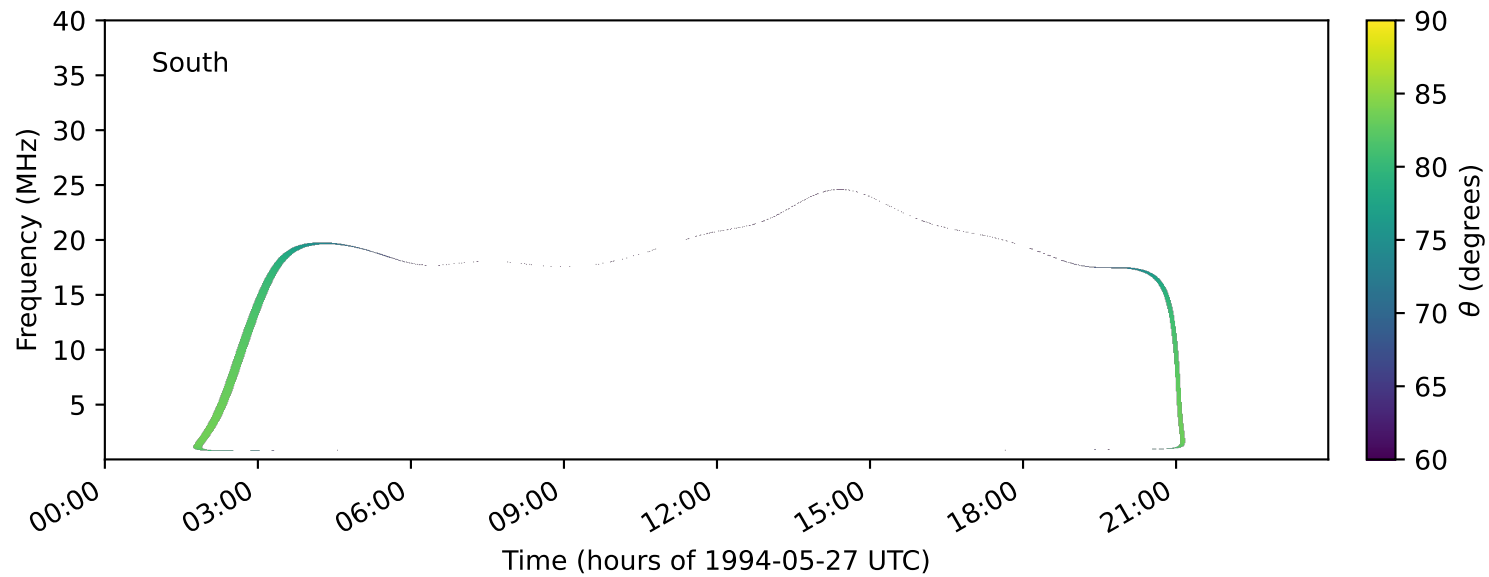

expres_earth_jupiter_io_jrm33_lossc-wid1deg_3kev_19940527_v11.cdf

Time (hours of 1994-05-27 UTC)