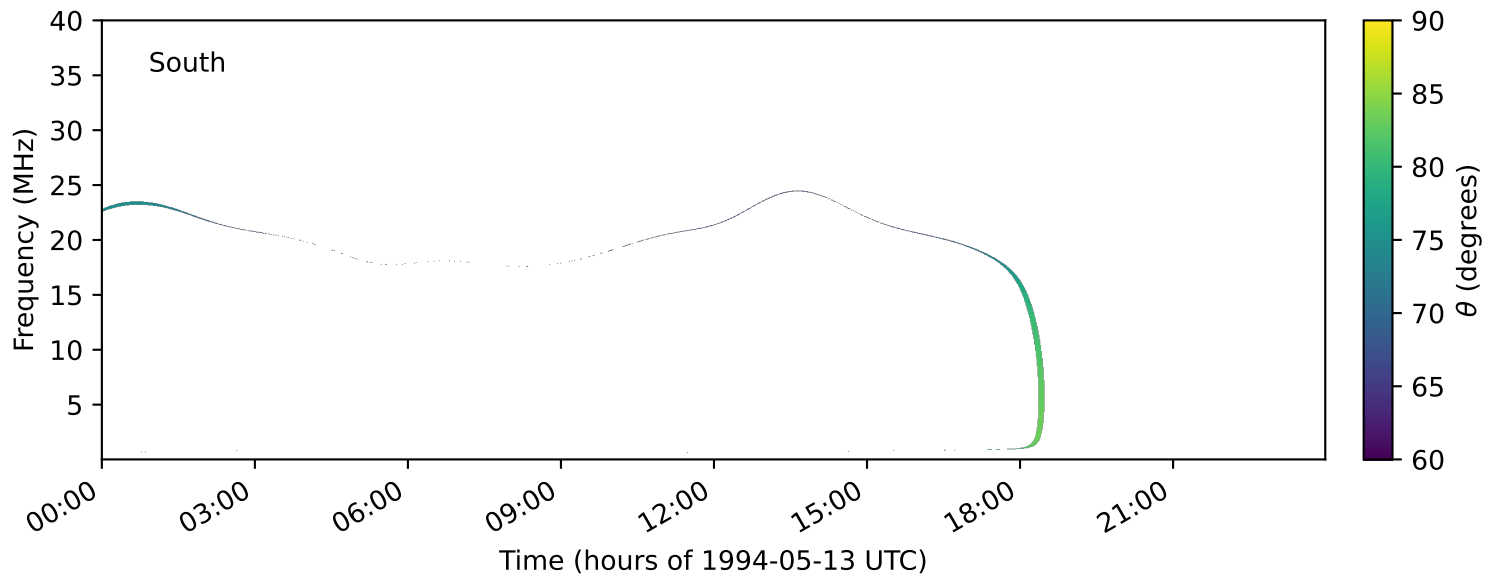

expres_earth_jupiter_io_jrm33_lossc-wid1deg_3kev_19940513_v11.cdf

Time (hours of 1994-05-13 UTC)