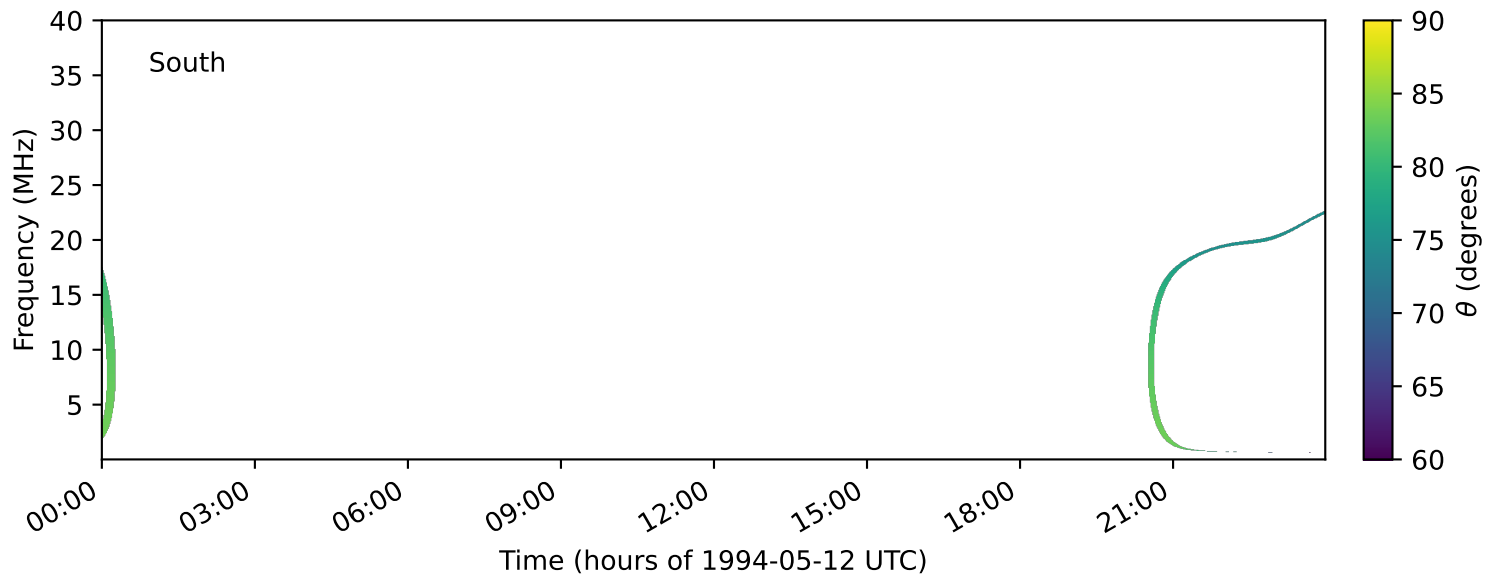

expres_earth_jupiter_io_jrm33_lossc-wid1deg_3kev_19940512_v11.cdf

Time (hours of 1994-05-12 UTC)