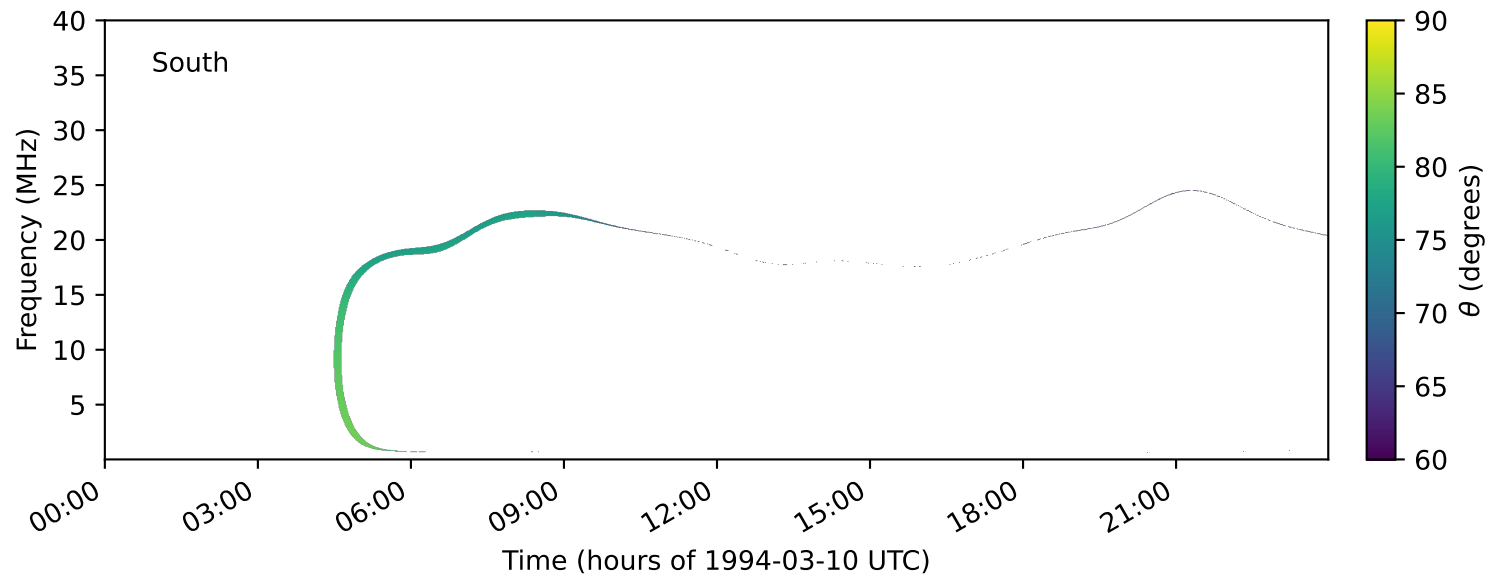

expres_earth_jupiter_io_jrm33_lossc-wid1deg_3kev_19940310_v11.cdf

Time (hours of 1994-03-10 UTC)