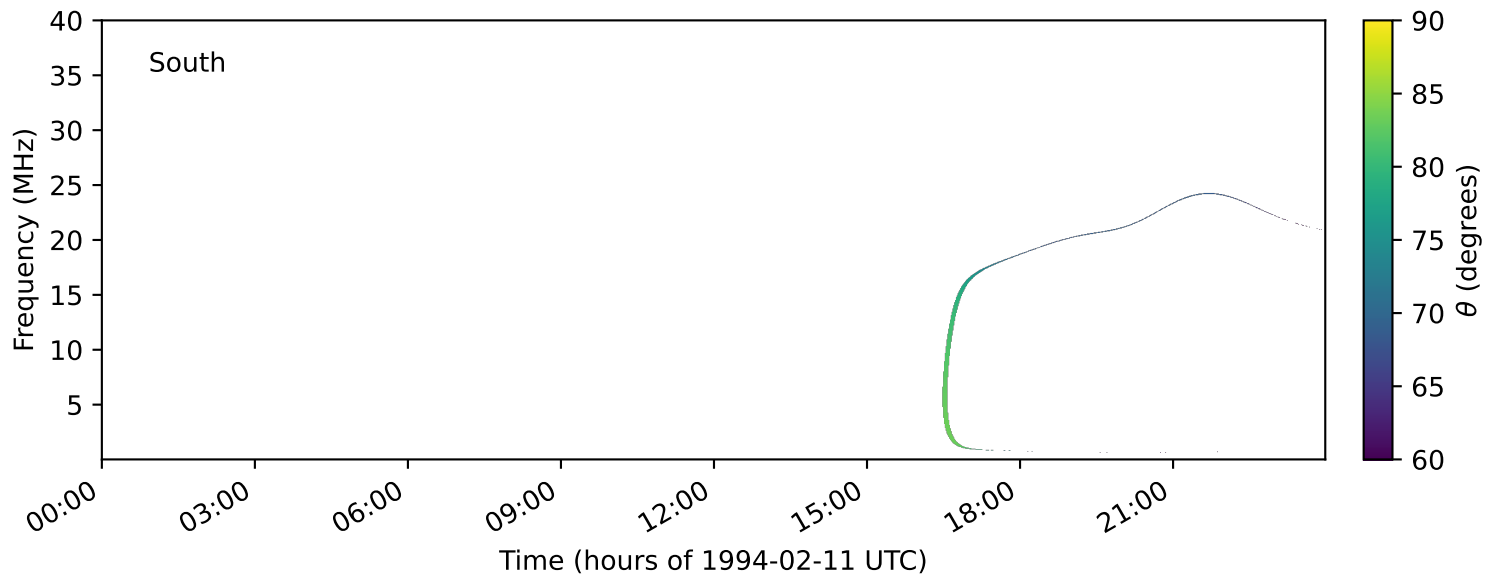

expres_earth_jupiter_io_jrm33_lossc-wid1deg_3kev_19940211_v11.cdf

Time (hours of 1994-02-11 UTC)