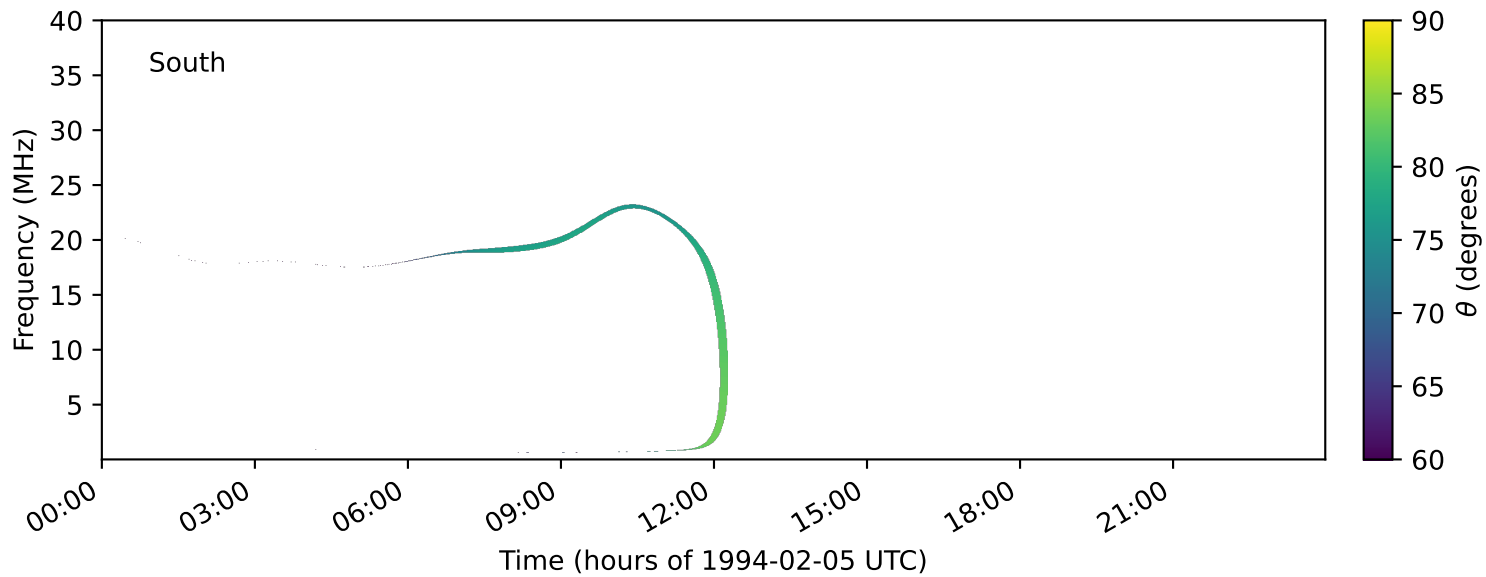

expres\_earth\_jupiter\_io\_jrm33\_lossc-wid1deg\_3kev\_19940205\_v11.cdf

Time (hours of 1994-02-05 UTC)