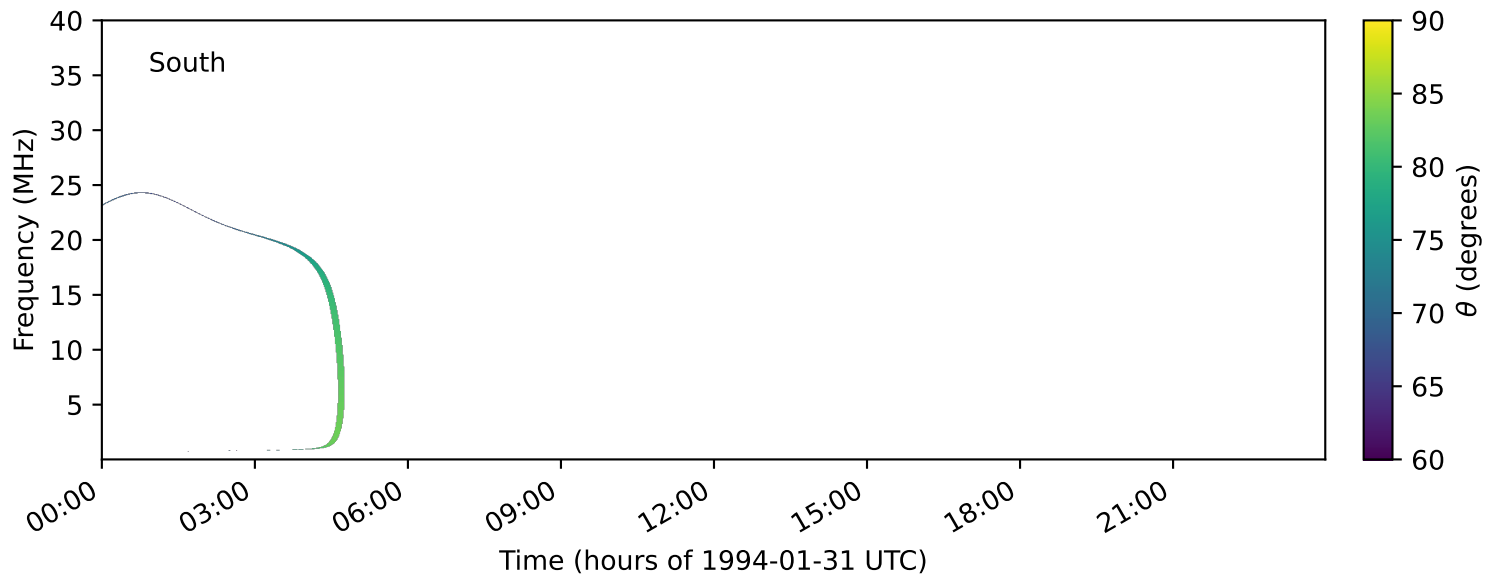

expres_earth_jupiter_io_jrm33_lossc-wid1deg_3kev_19940131_v11.cdf

Time (hours of 1994-01-31 UTC)