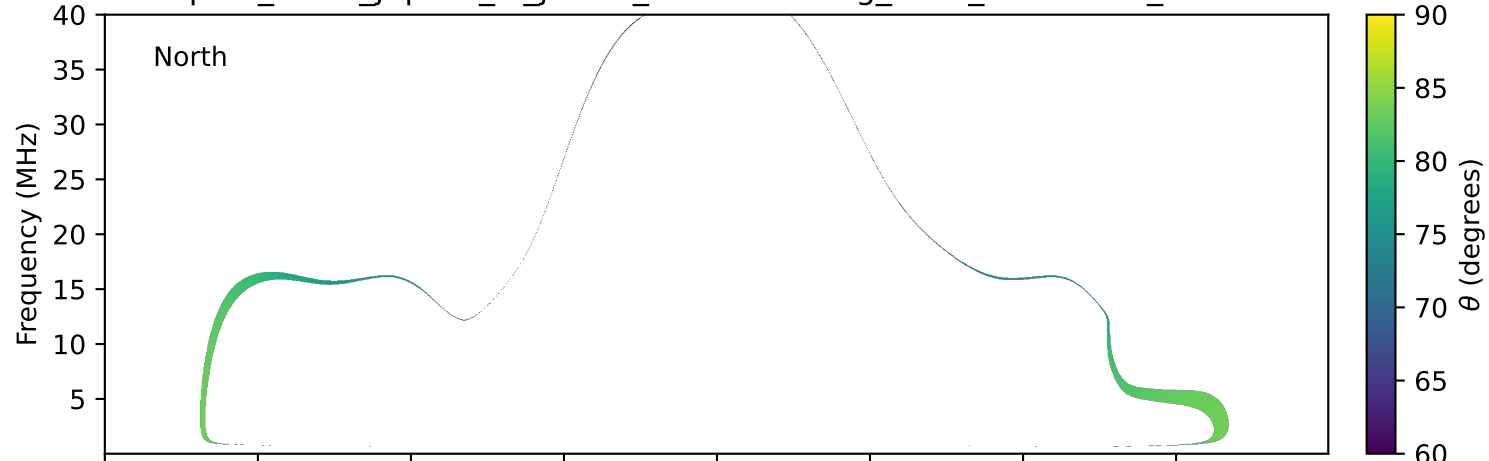

expres_earth_jupiter_io_jrm33_lossc-wid1deg_3kev_19931019_v11.cdf

Time (hours of 1993-10-19 UTC)