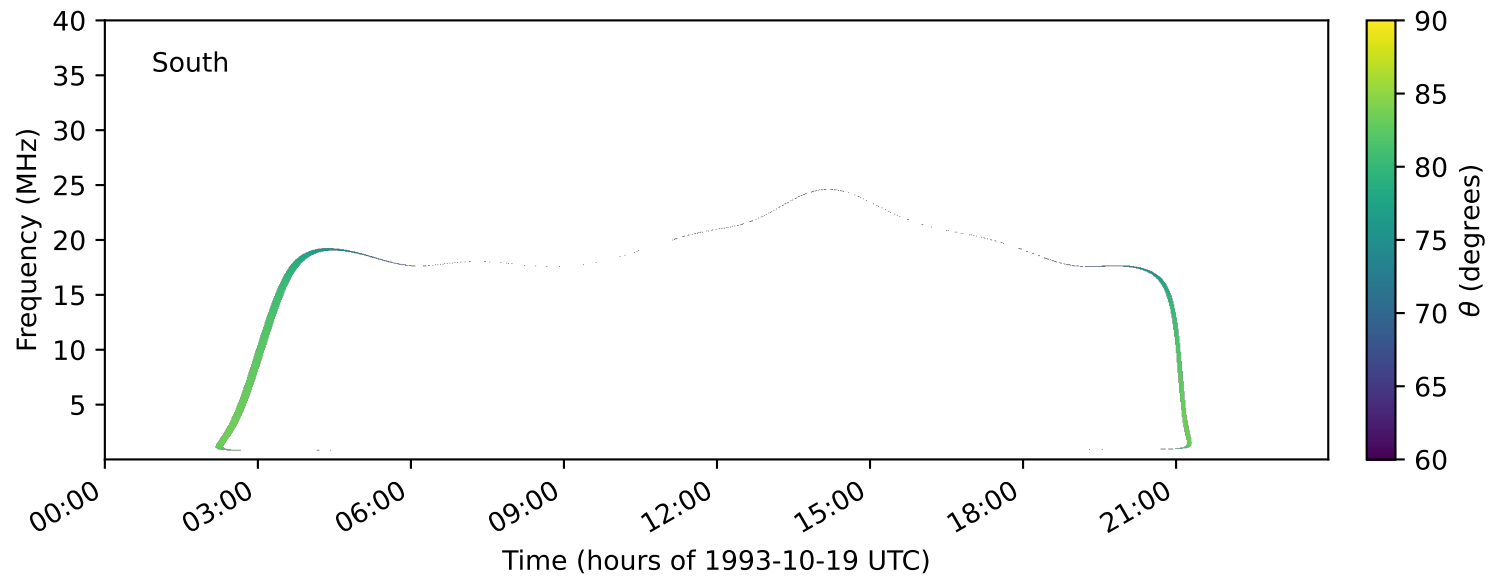

expres_earth_jupiter_io_jrm33_lossc-wid1deg_3kev_19931019_v11.cdf

Time (hours of 1993-10-19 UTC)