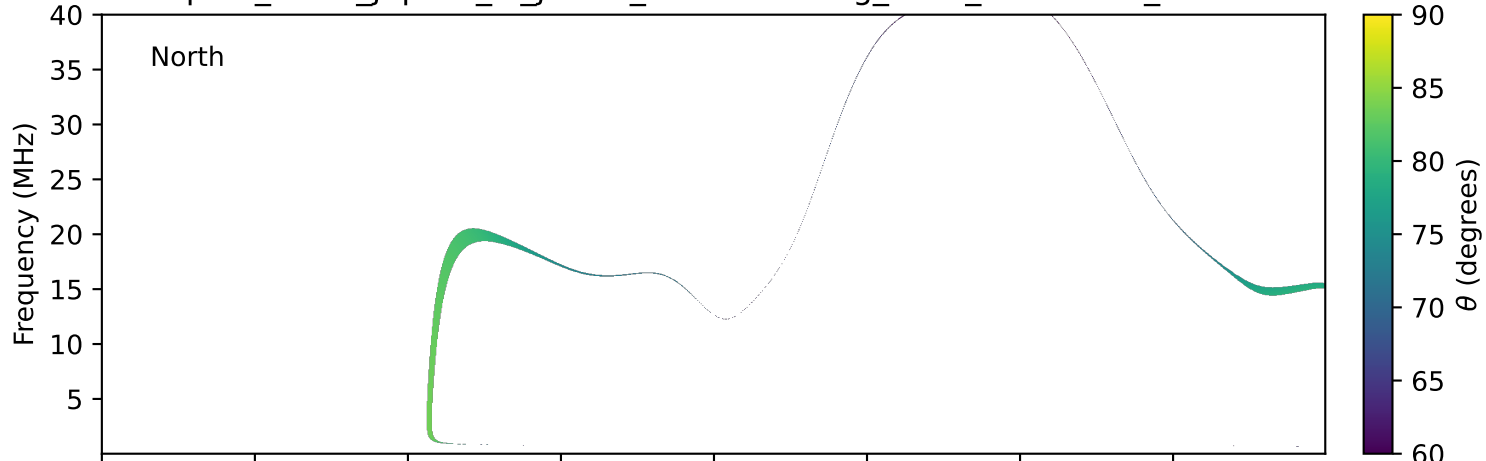

expres_earth_jupiter_io_jrm33_lossc-wid1deg_3kev_19930714_v11.cdf

Time (hours of 1993-07-14 UTC)