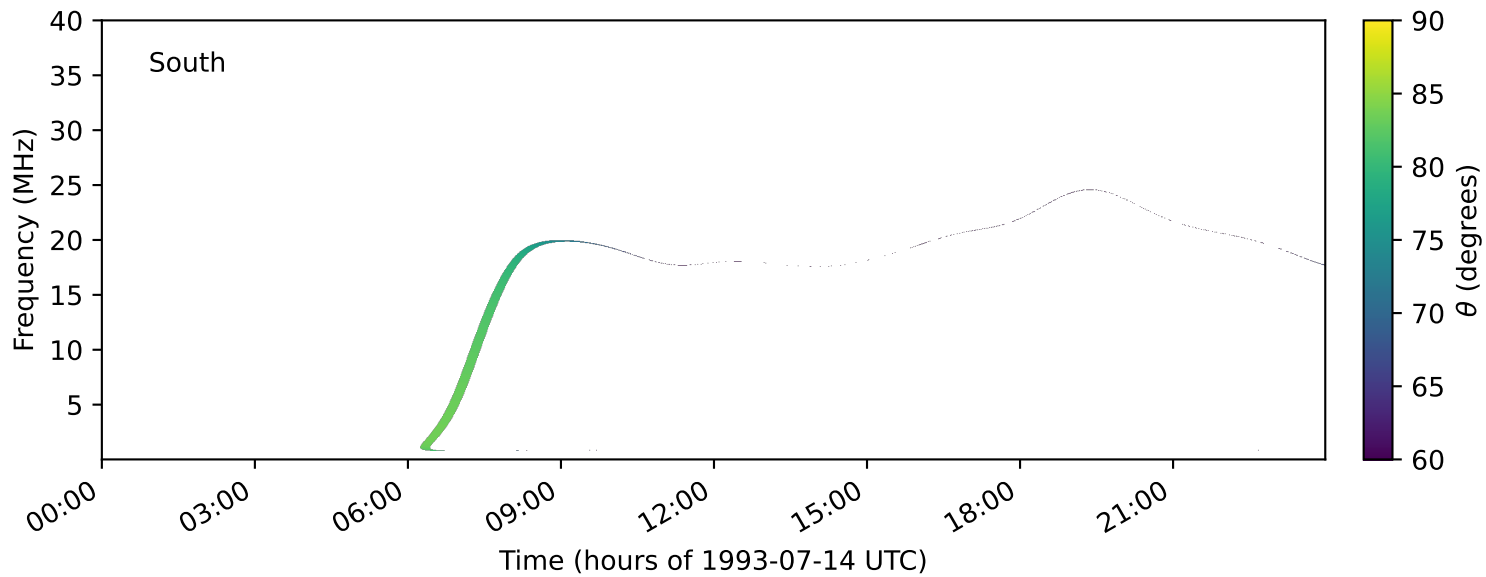

expres_earth_jupiter_io_jrm33_lossc-wid1deg_3kev_19930714_v11.cdf

Time (hours of 1993-07-14 UTC)