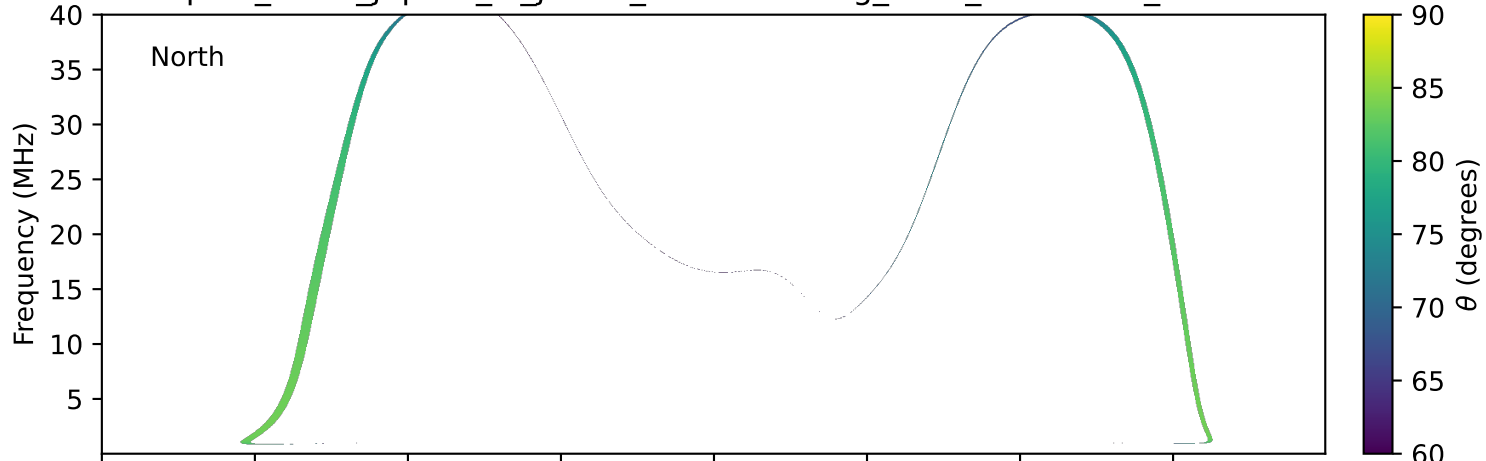

expres\_earth\_jupiter\_io\_jrm33\_lossc-wid1deg\_3kev\_19930515\_v11.cdf

Time (hours of 1993-05-15 UTC)