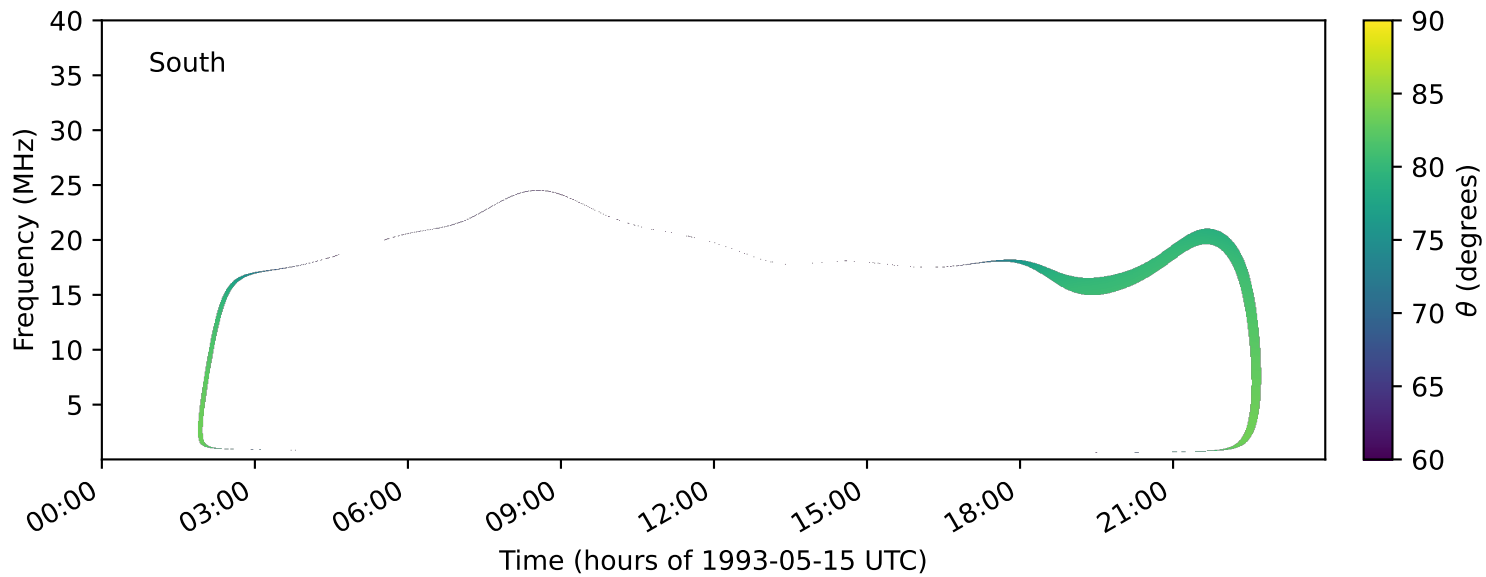

expres\_earth\_jupiter\_io\_jrm33\_lossc-wid1deg\_3kev\_19930515\_v11.cdf

Time (hours of 1993-05-15 UTC)