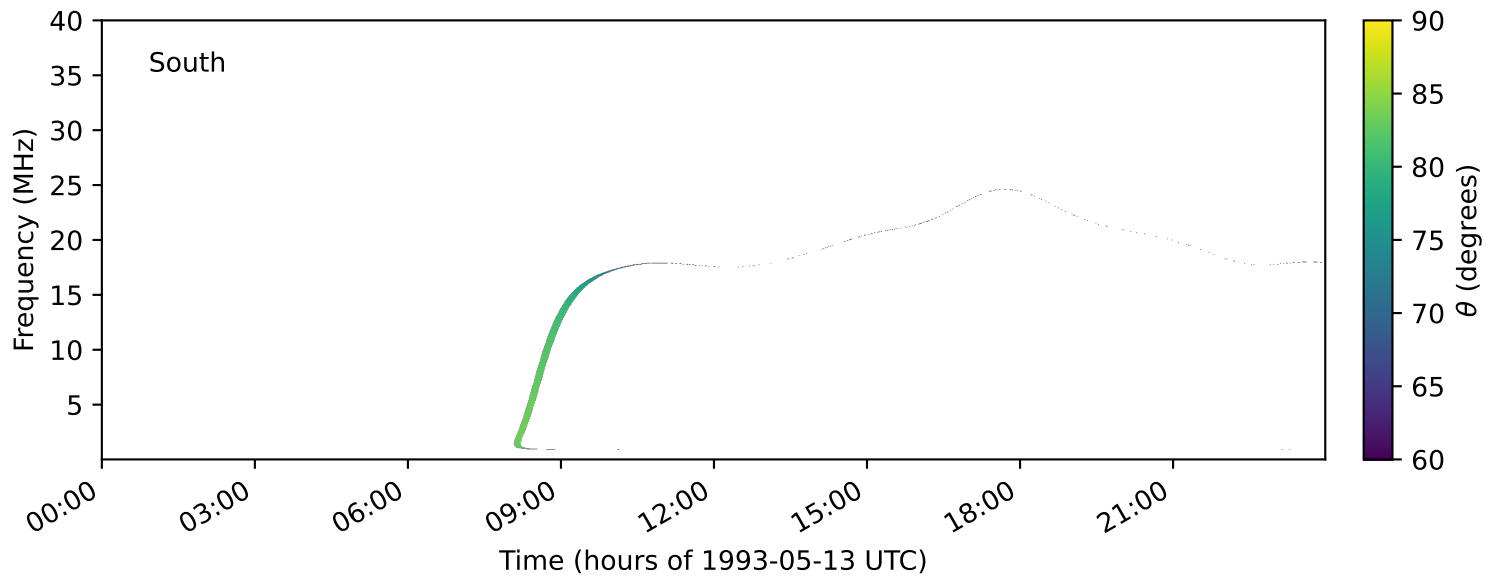

expres_earth_jupiter_io_jrm33_lossc-wid1deg_3kev_19930513_v11.cdf

Time (hours of 1993-05-13 UTC)