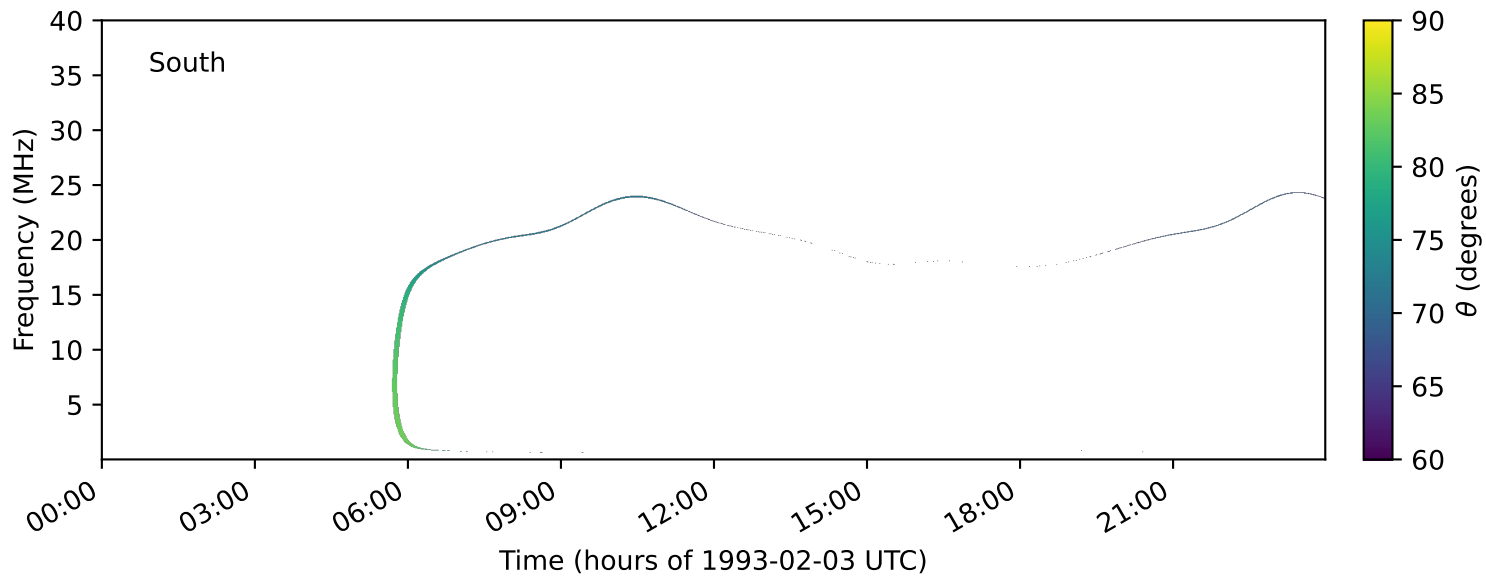

expres_earth_jupiter_io_jrm33_lossc-wid1deg_3kev_19930203_v11.cdf

Time (hours of 1993-02-03 UTC)