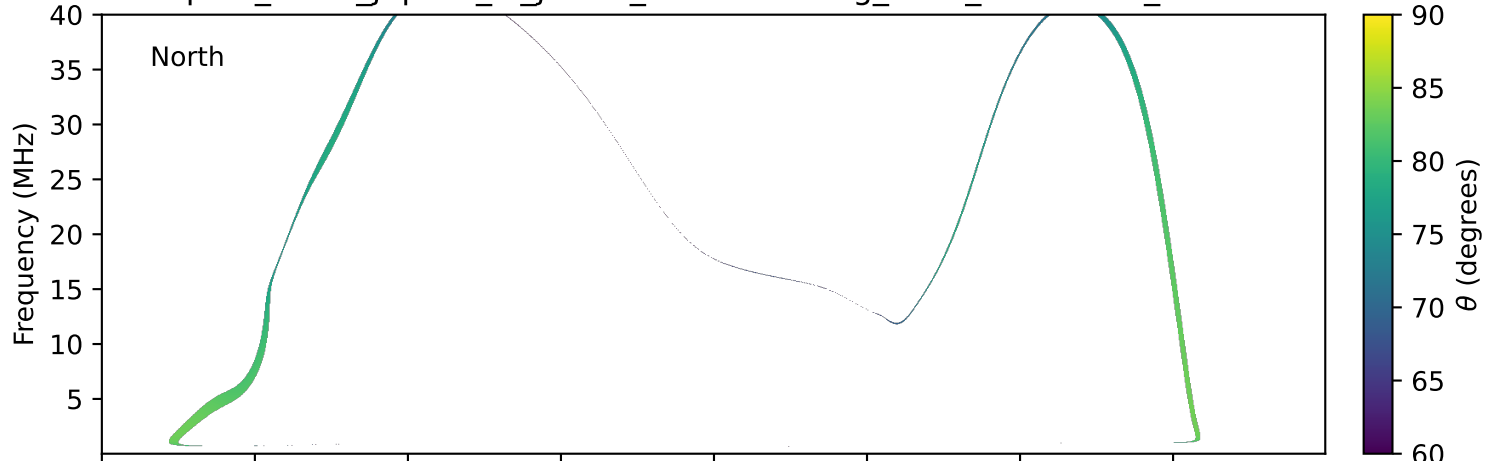

expres_earth_jupiter_io_jrm09_lossc-wid1deg_3kev_19930113_v11.cdf

Time (hours of 1993-01-13 UTC)