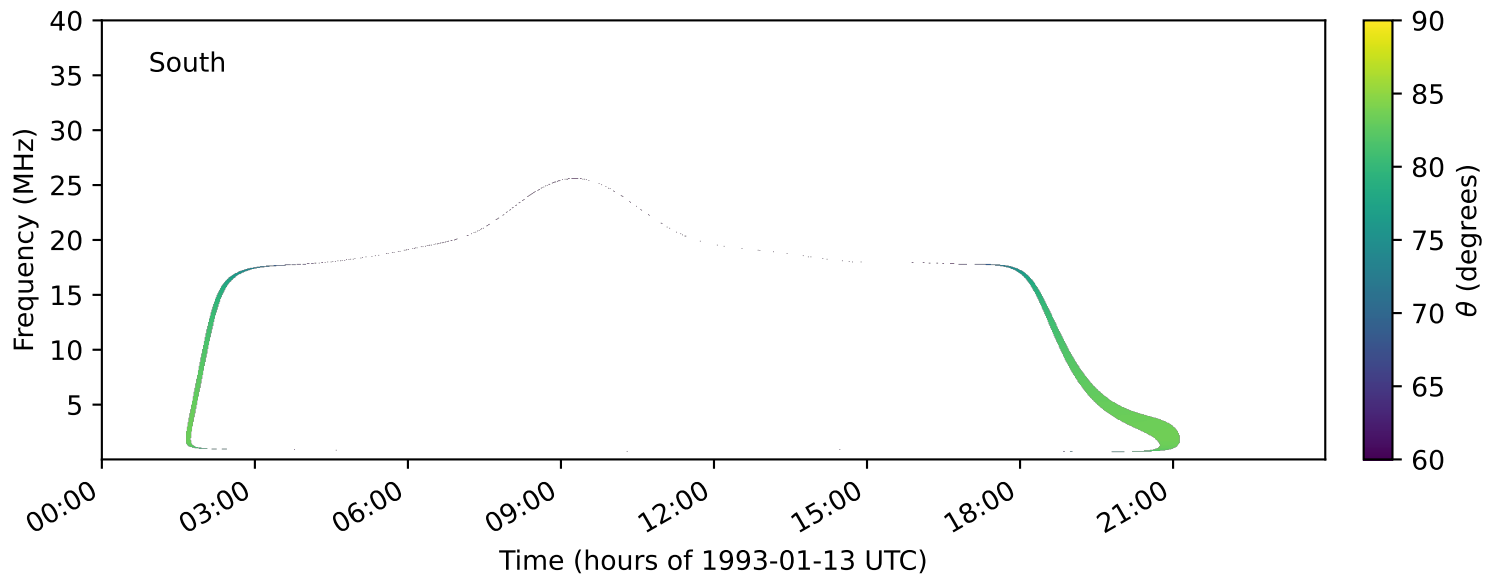

expres_earth_jupiter_io_jrm09_lossc-wid1deg_3kev_19930113_v11.cdf

Time (hours of 1993-01-13 UTC)