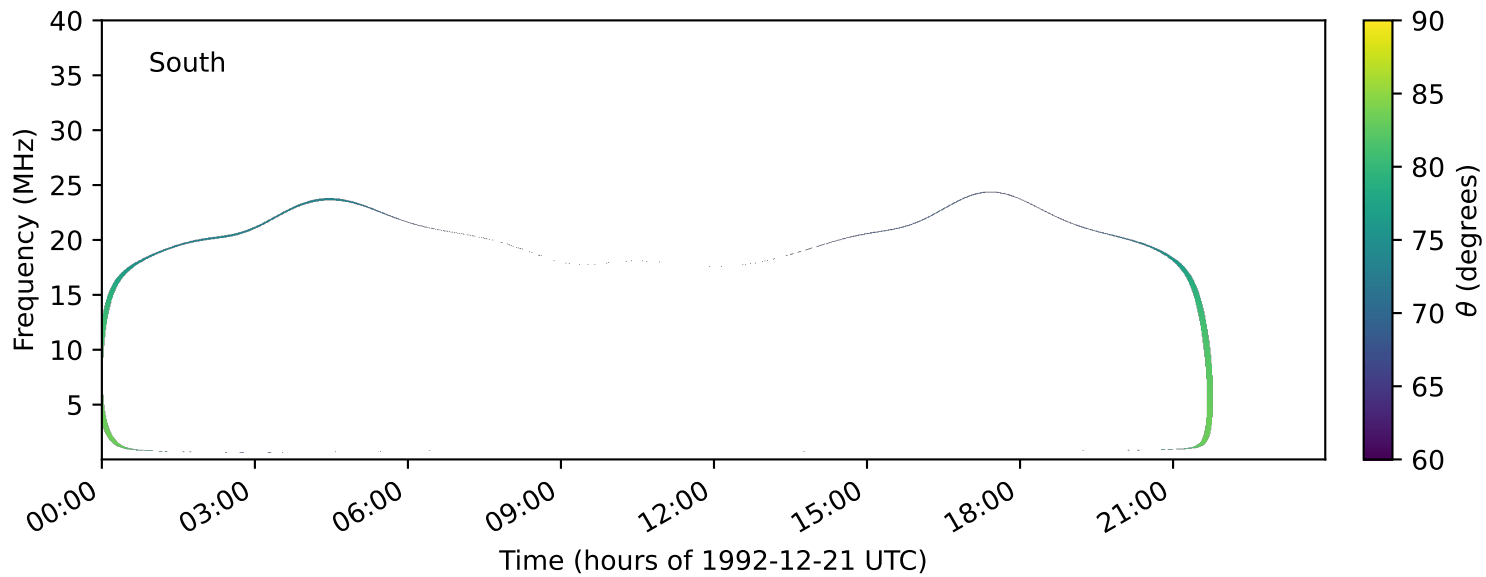

expres_earth_jupiter_io_jrm33_lossc-wid1deg_3kev_19921221_v11.cdf

Time (hours of 1992-12-21 UTC)