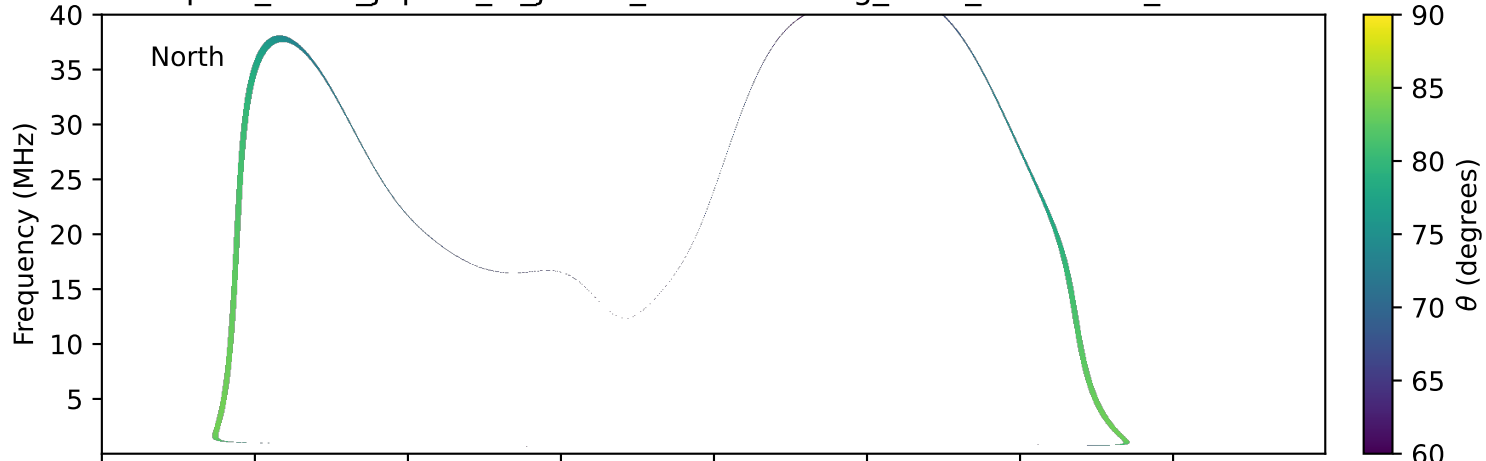

expres_earth_jupiter_io_jrm33_lossc-wid1deg_3kev_19921221_v11.cdf

Time (hours of 1992-12-21 UTC)