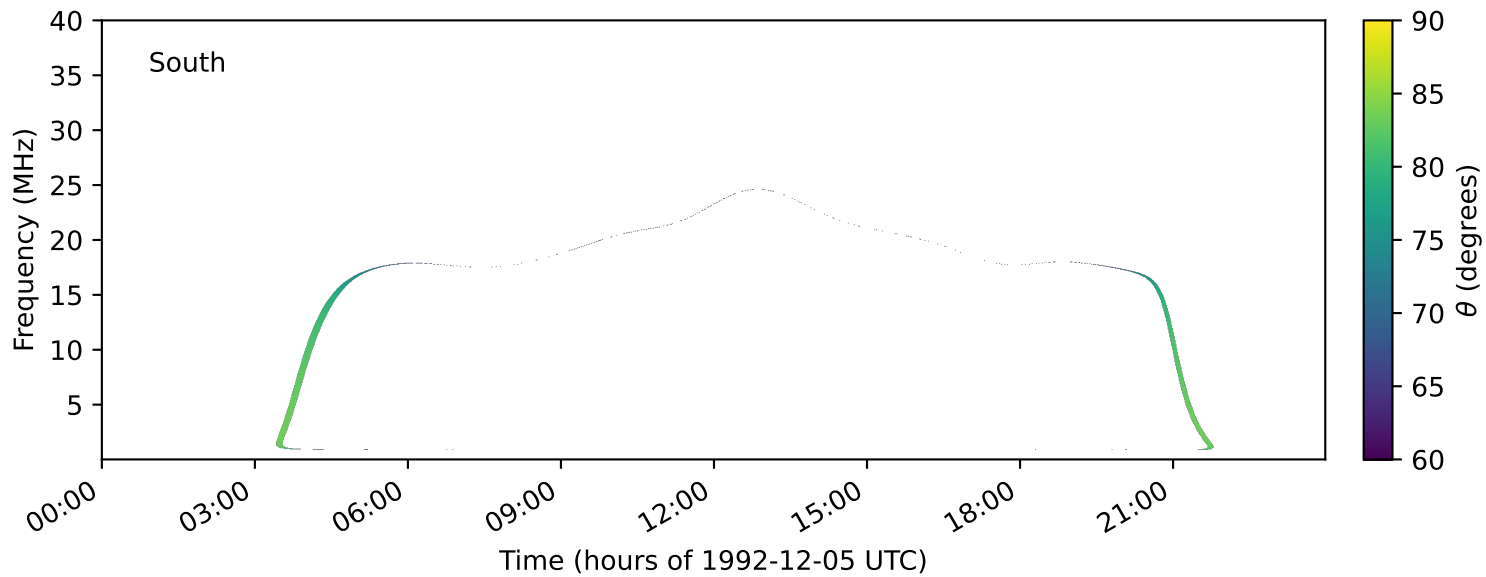

expres_earth_jupiter_io_jrm33_lossc-wid1deg_3kev_19921205_v11.cdf

Time (hours of 1992-12-05 UTC)