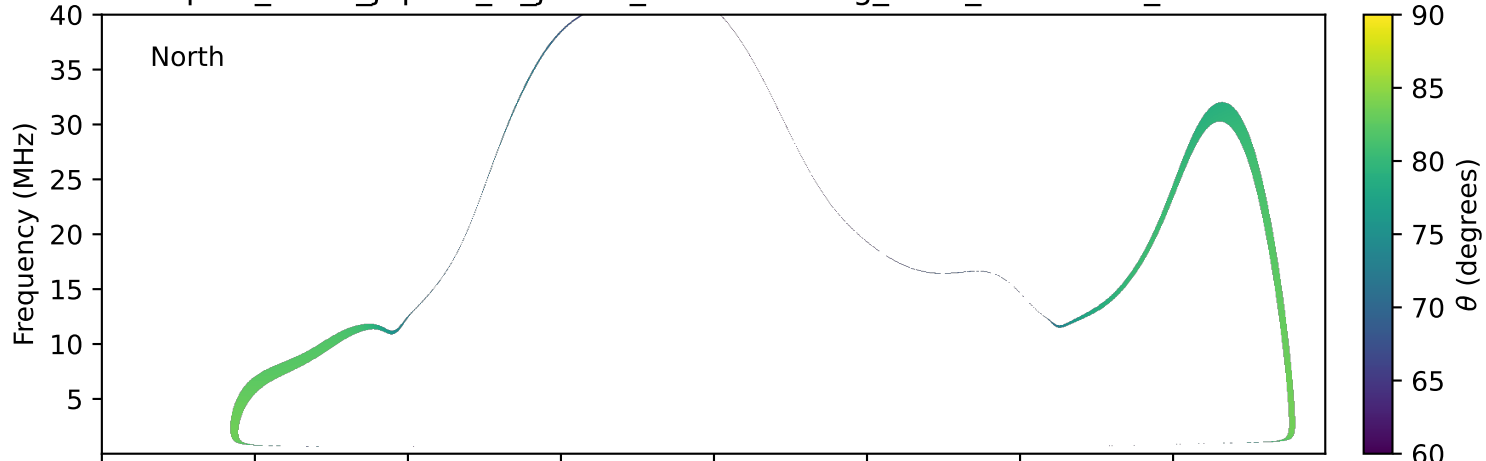

expres_earth_jupiter_io_jrm33_lossc-wid1deg_3kev_19921205_v11.cdf

Time (hours of 1992-12-05 UTC)