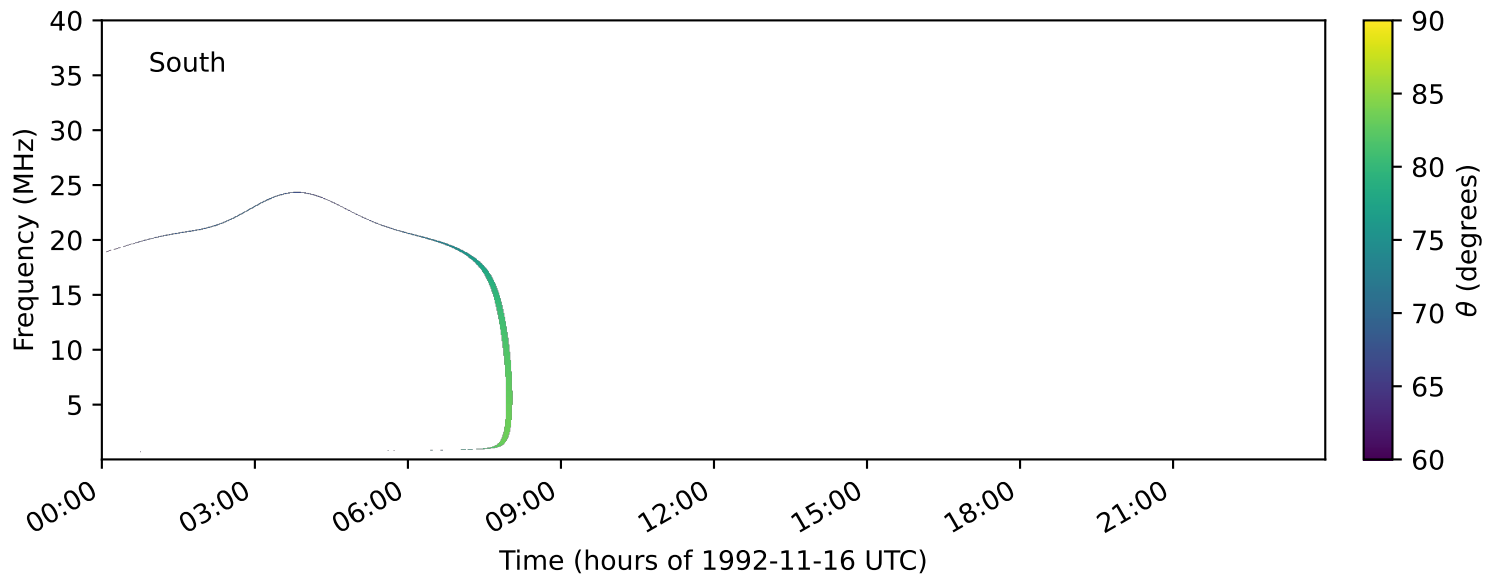

expres_earth_jupiter_io_jrm33_lossc-wid1deg_3kev_19921116_v11.cdf

Time (hours of 1992-11-16 UTC)