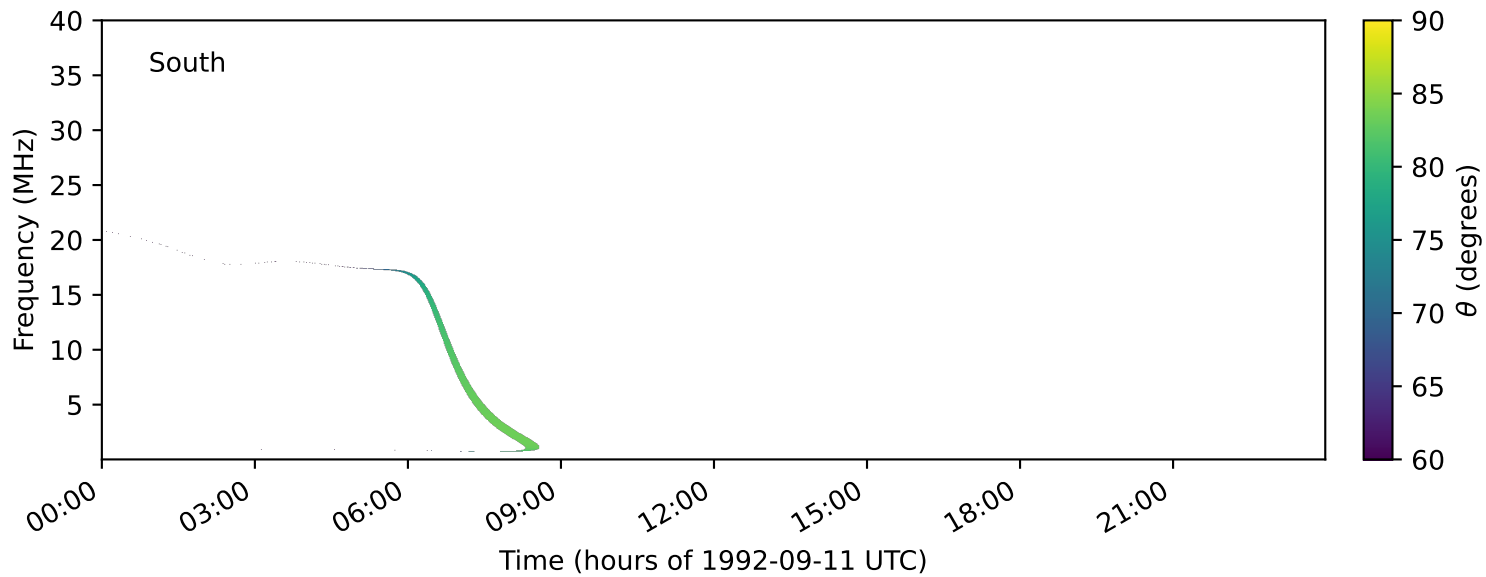

expres_earth_jupiter_io_jrm33_lossc-wid1deg_3kev_19920911_v11.cdf

Time (hours of 1992-09-11 UTC)