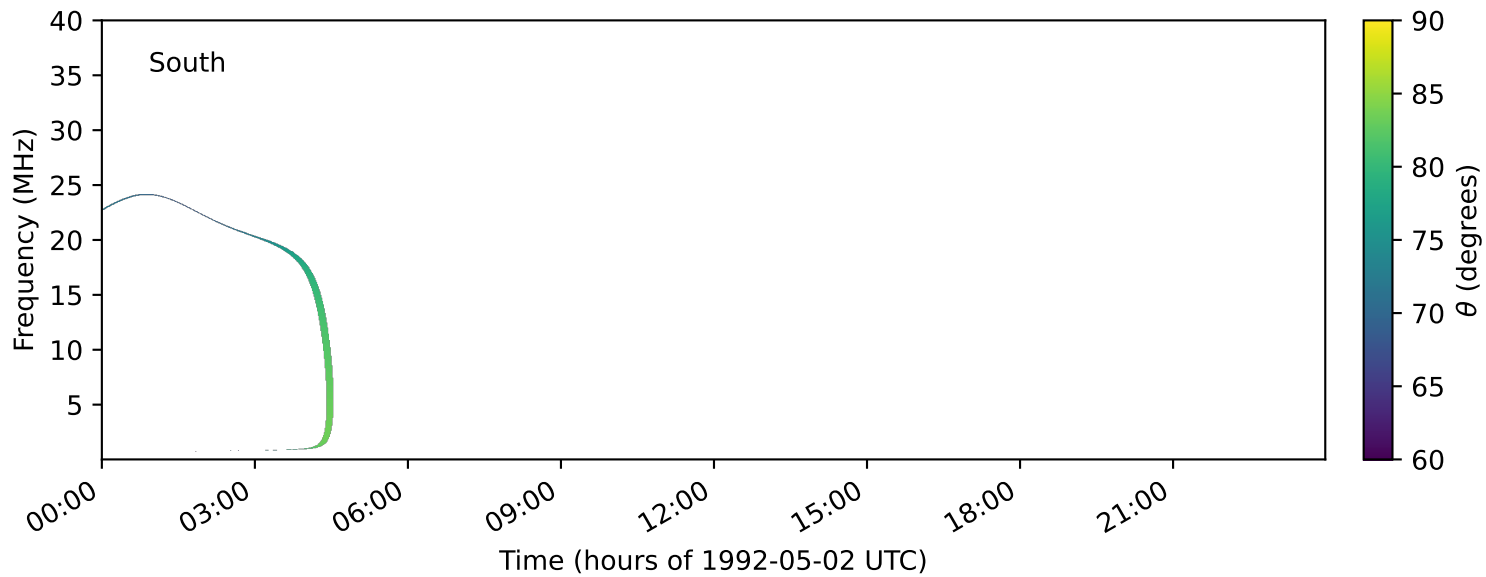

expres_earth_jupiter_io_jrm33_lossc-wid1deg_3kev_19920502_v11.cdf

Time (hours of 1992-05-02 UTC)