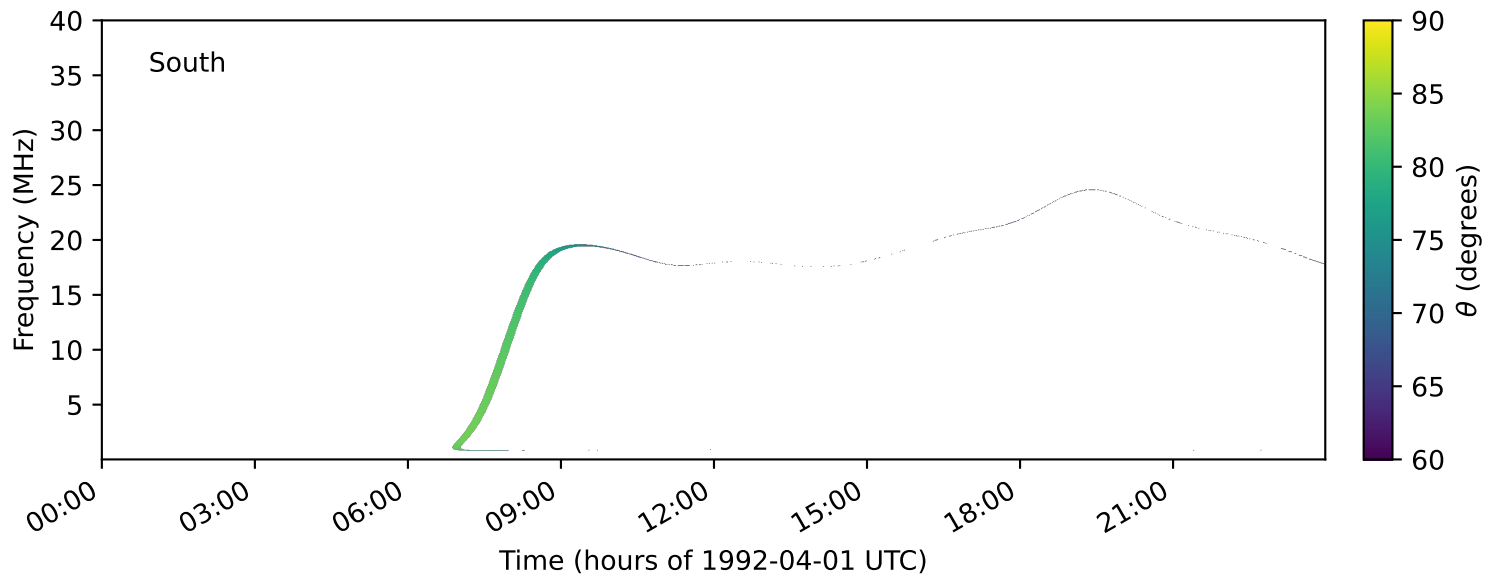

expres\_earth\_jupiter\_io\_jrm33\_lossc-wid1deg\_3kev\_19920401\_v11.cdf

Time (hours of 1992-04-01 UTC)