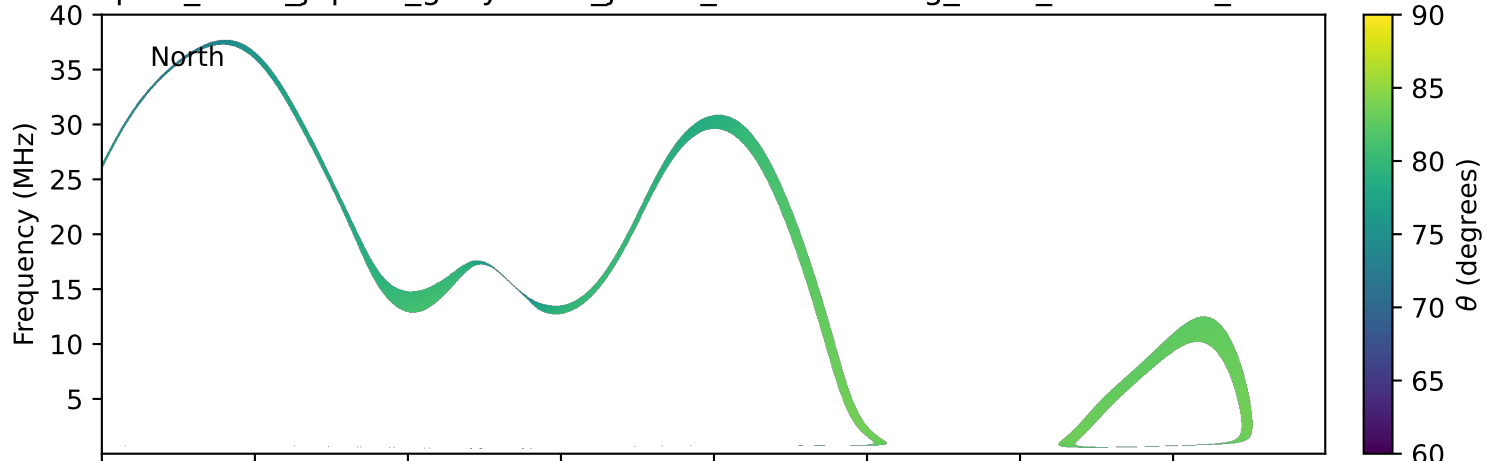

expres_earth_jupiter_ganymede_jrm33_lossc-wid1deg_3kev_19920312_v11.cdf

Time (hours of 1992-03-12 UTC)