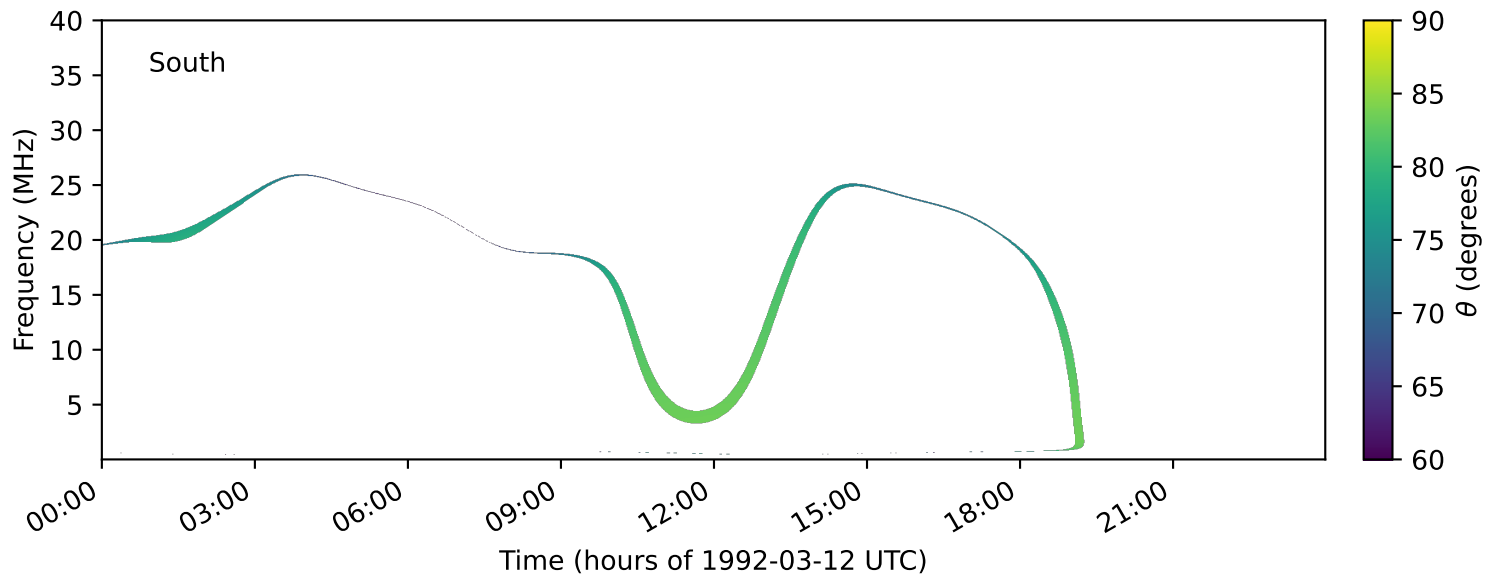

expres_earth_jupiter_ganymede_jrm33_lossc-wid1deg_3kev_19920312_v11.cdf

Time (hours of 1992-03-12 UTC)