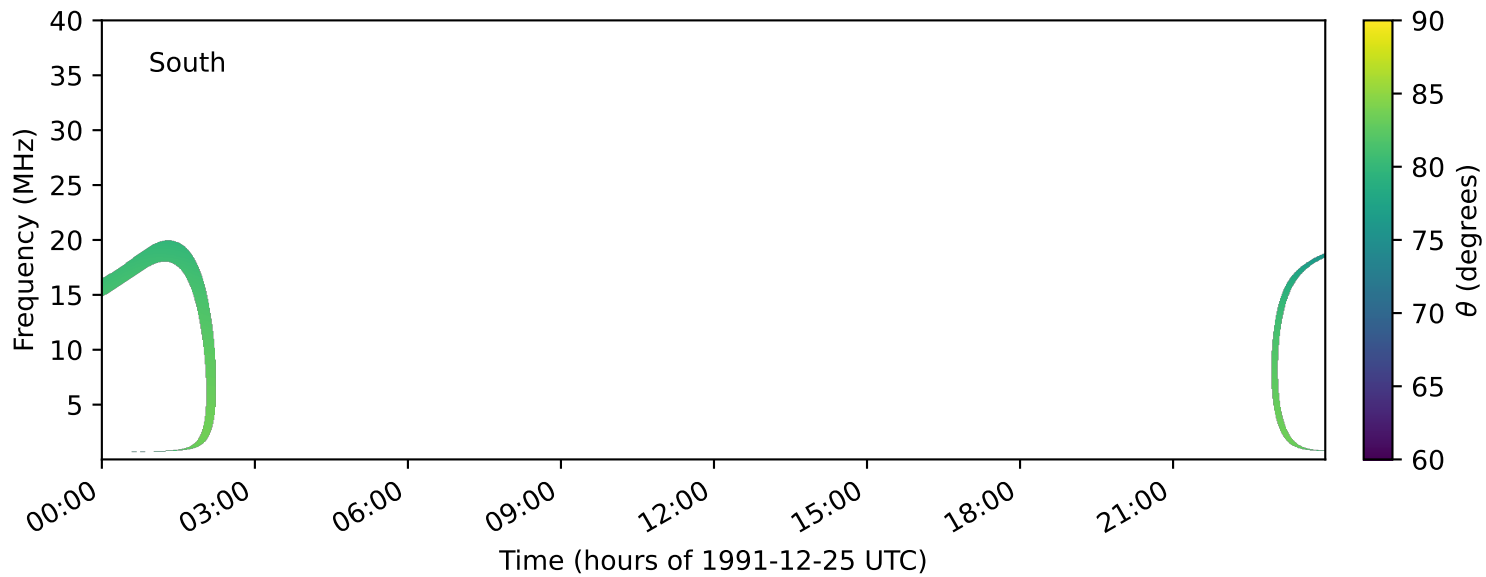

expres_earth_jupiter_io_jrm33_lossc-wid1deg_3kev_19911225_v11.cdf

Time (hours of 1991-12-25 UTC)