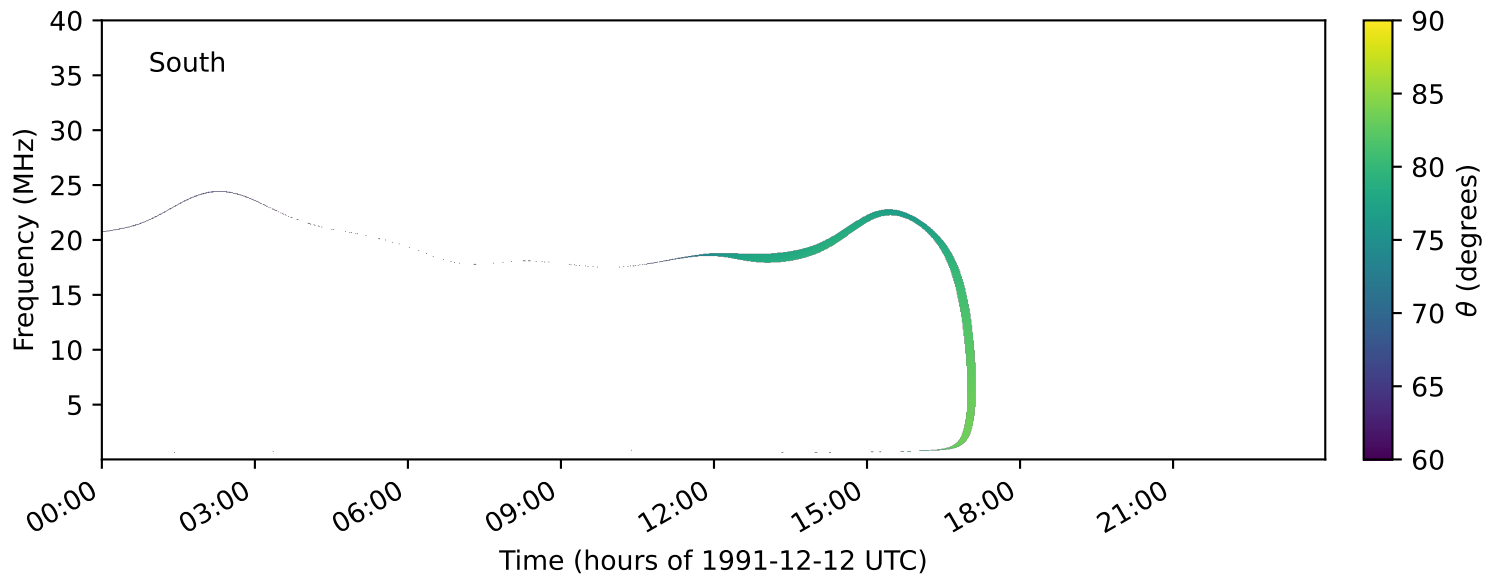

expres_earth_jupiter_io_jrm33_lossc-wid1deg_3kev_19911212_v11.cdf

Time (hours of 1991-12-12 UTC)