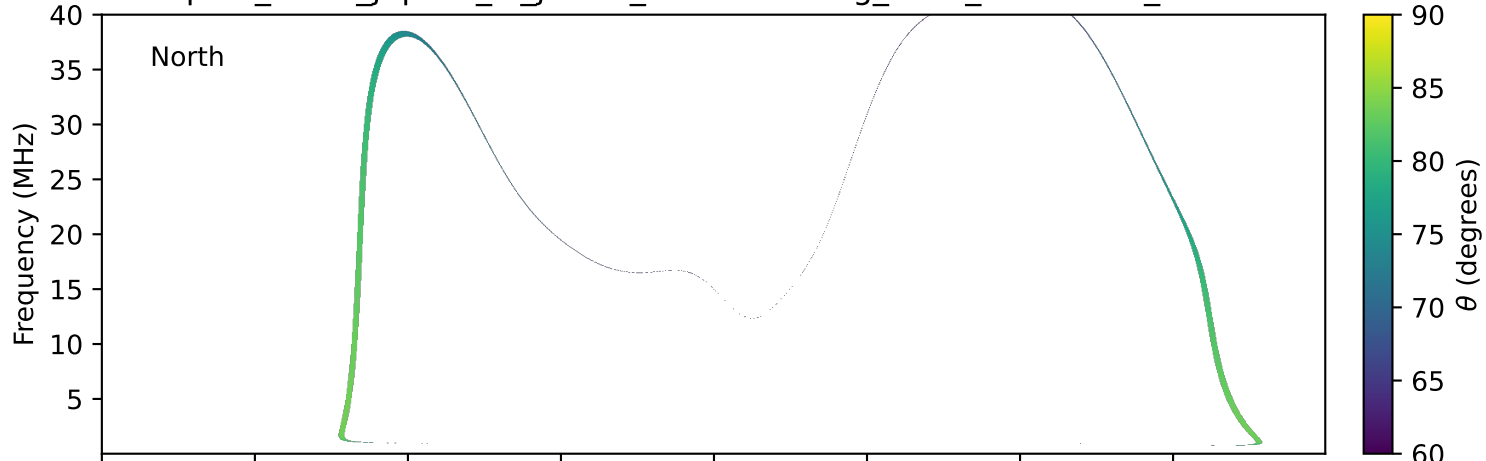

expres_earth_jupiter_io_jrm33_lossc-wid1deg_3kev_19911124_v11.cdf

Time (hours of 1991-11-24 UTC)