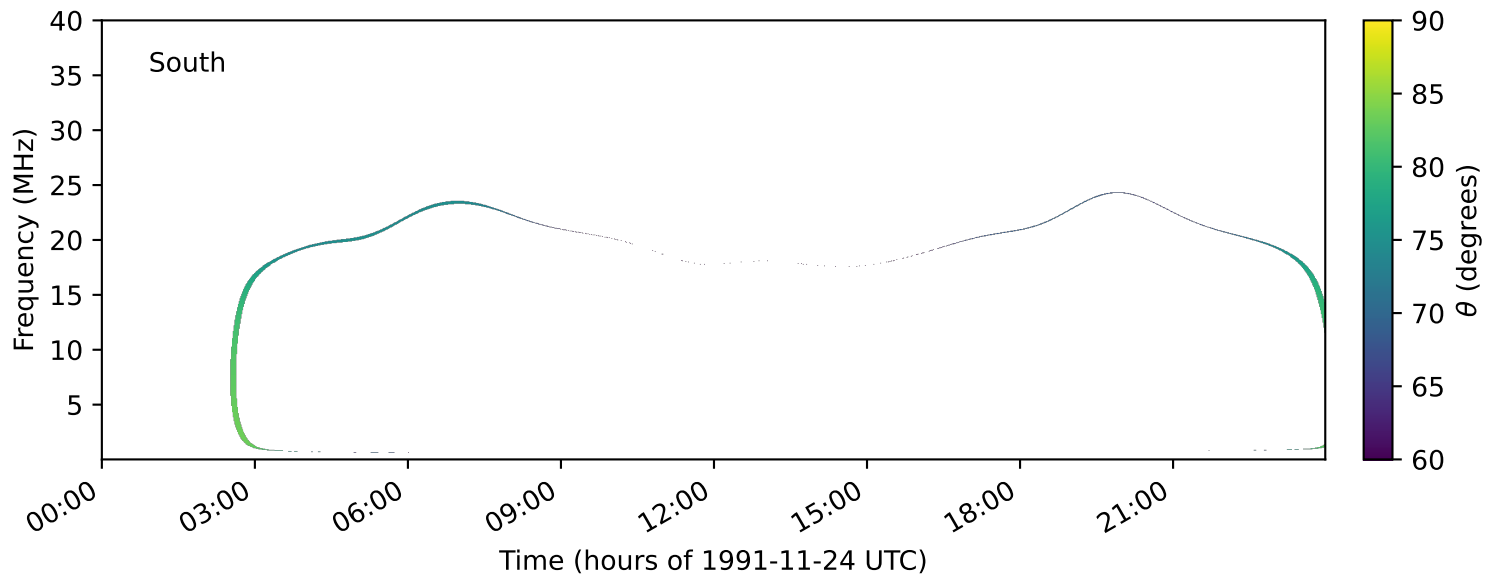

expres_earth_jupiter_io_jrm33_lossc-wid1deg_3kev_19911124_v11.cdf

Time (hours of 1991-11-24 UTC)