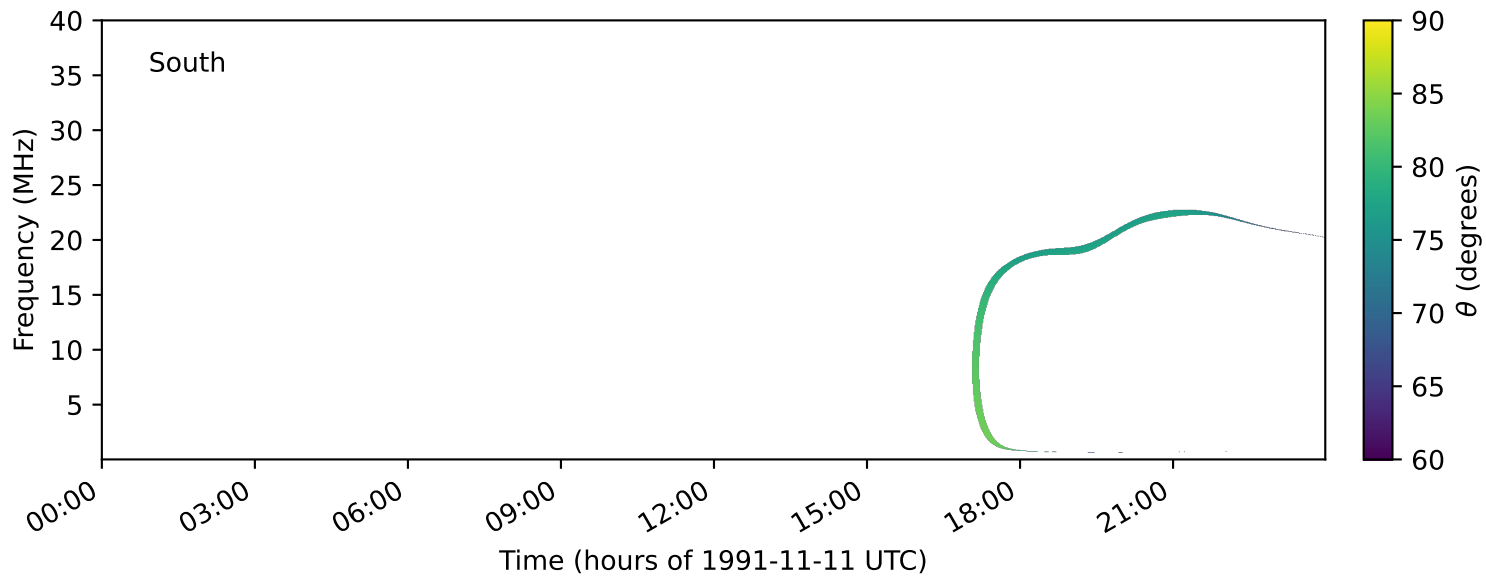

expres\_earth\_jupiter\_io\_jrm33\_lossc-wid1deg\_3kev\_19911111\_v11.cdf

Time (hours of 1991-11-11 UTC)