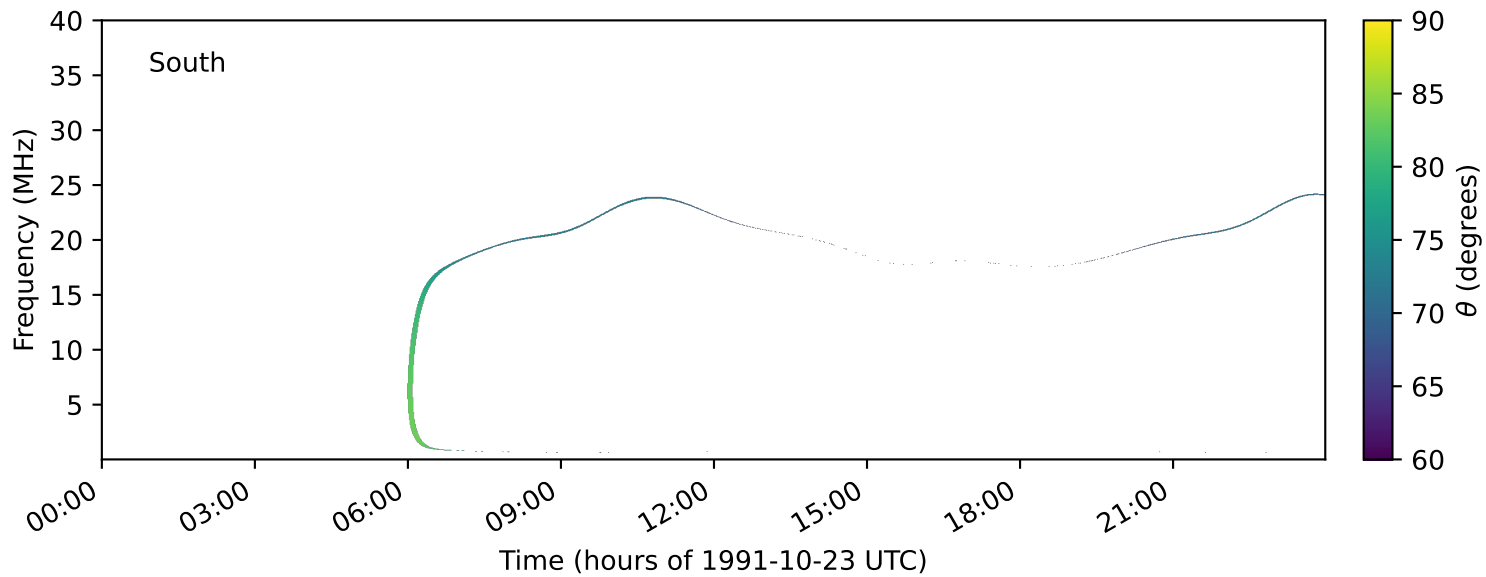

expres_earth_jupiter_io_jrm33_lossc-wid1deg_3kev_19911023_v11.cdf

Time (hours of 1991-10-23 UTC)