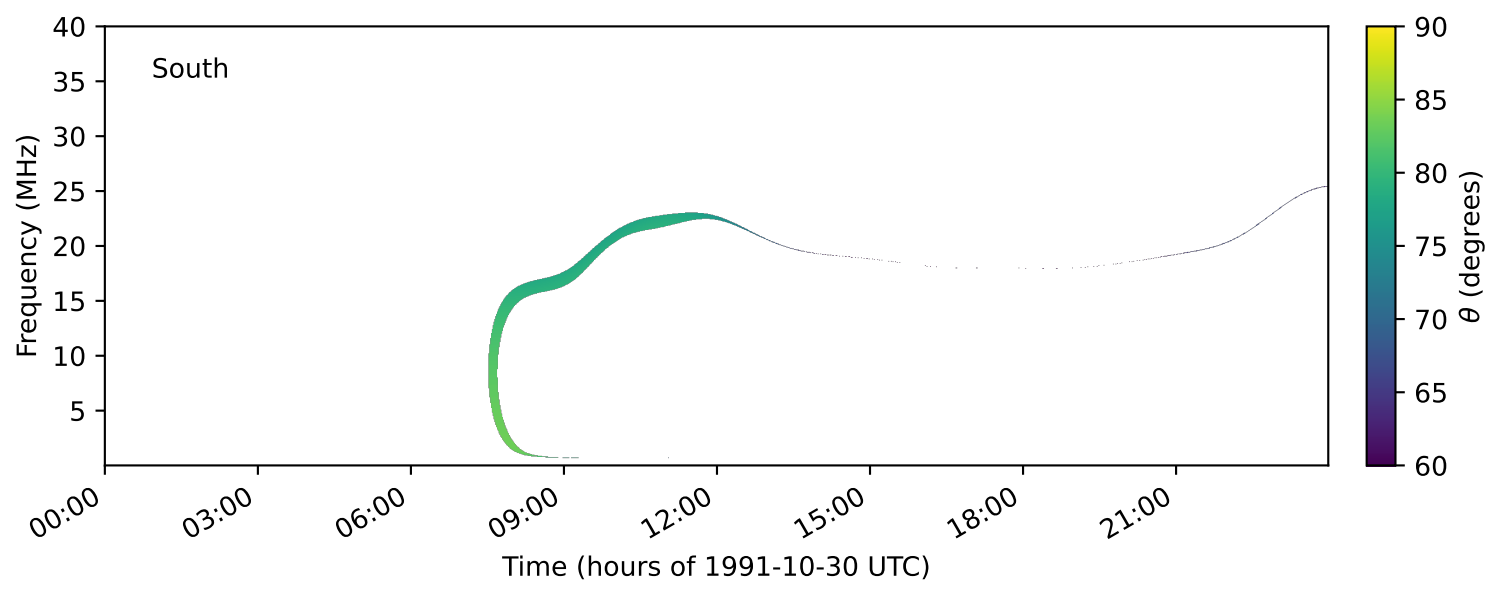

expres\_earth\_jupiter\_io\_jrm09\_lossc-wid1deg\_3kev\_19911030\_v11.cdf

Time (hours of 1991-10-30 UTC)