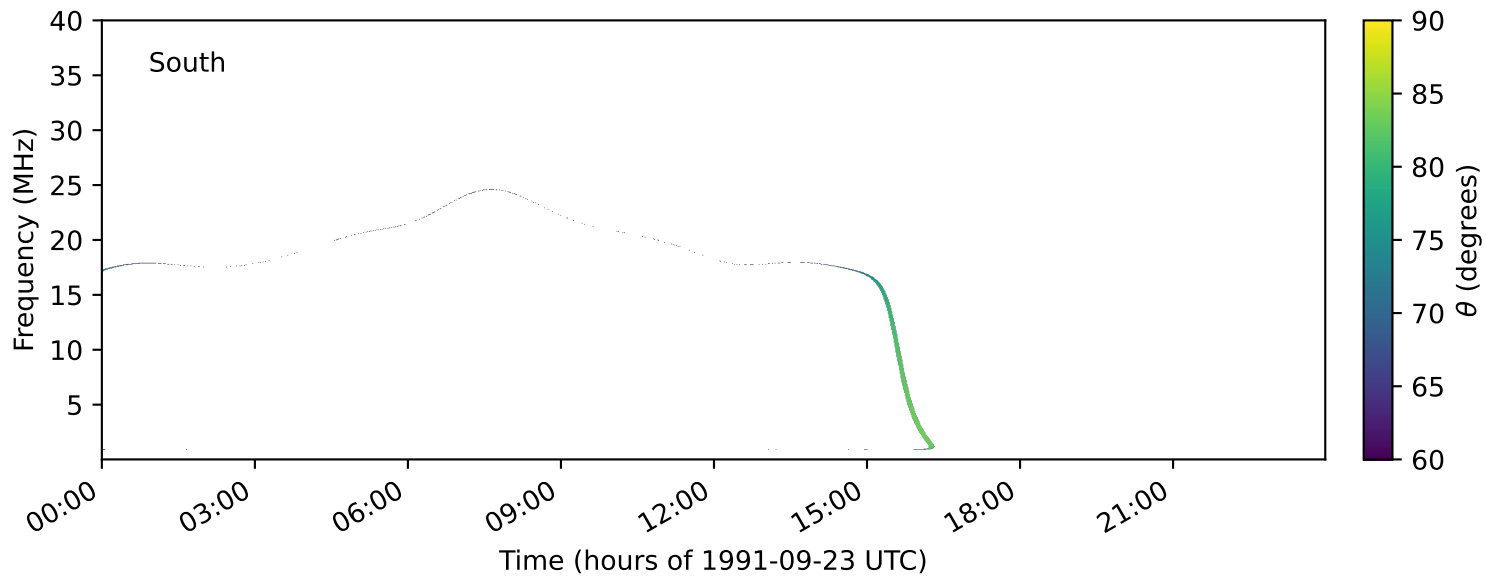

expres_earth_jupiter_io_jrm33_lossc-wid1deg_3kev_19910923_v11.cdf

Time (hours of 1991-09-23 UTC)