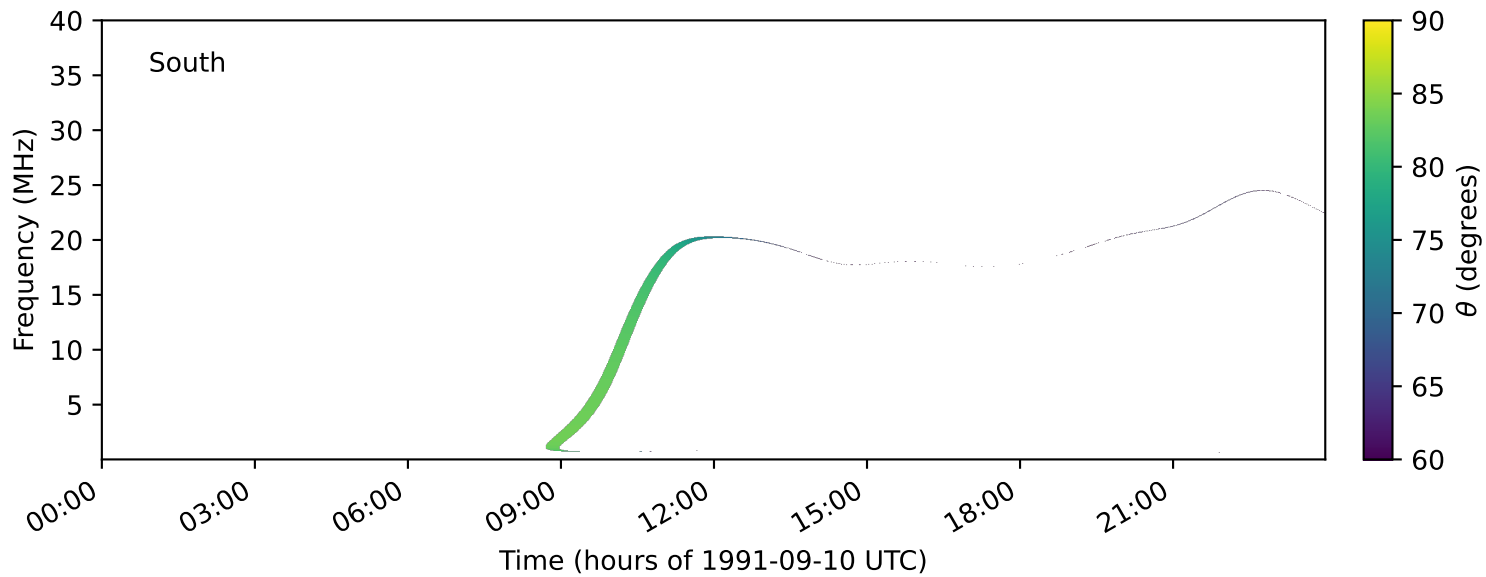

expres_earth_jupiter_io_jrm33_lossc-wid1deg_3kev_19910910_v11.cdf

Time (hours of 1991-09-10 UTC)