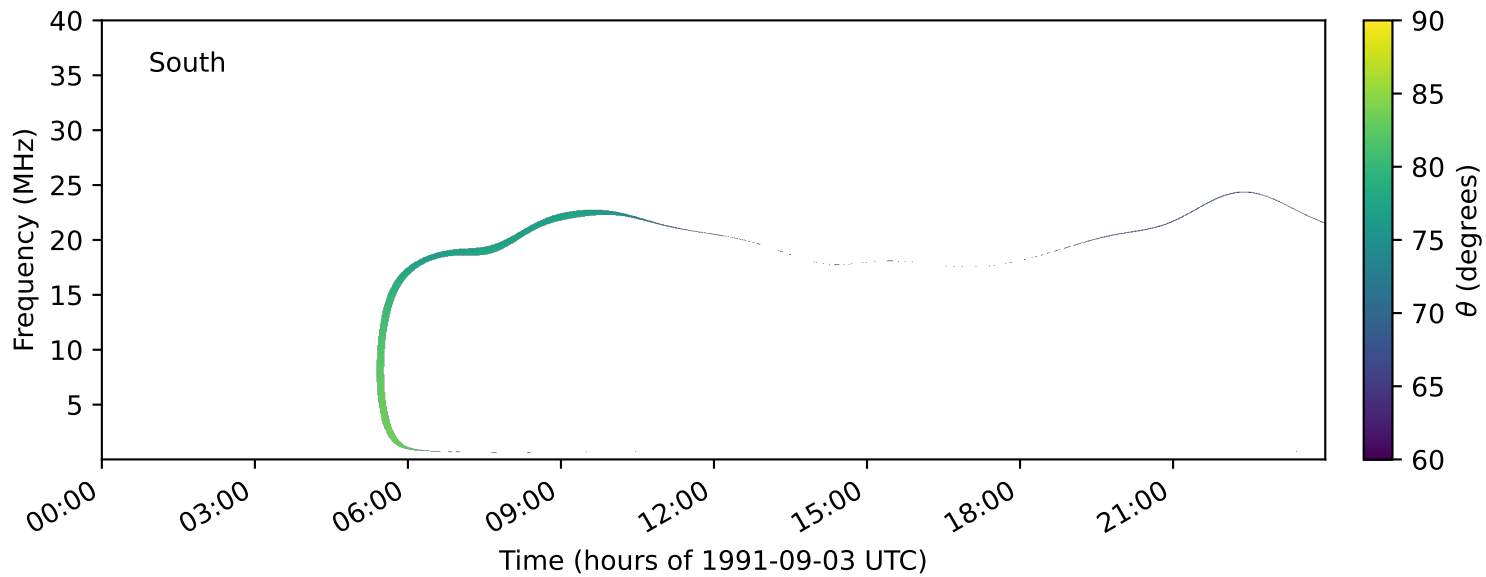

expres\_earth\_jupiter\_io\_jrm33\_lossc-wid1deg\_3kev\_19910903\_v11.cdf

Time (hours of 1991-09-03 UTC)