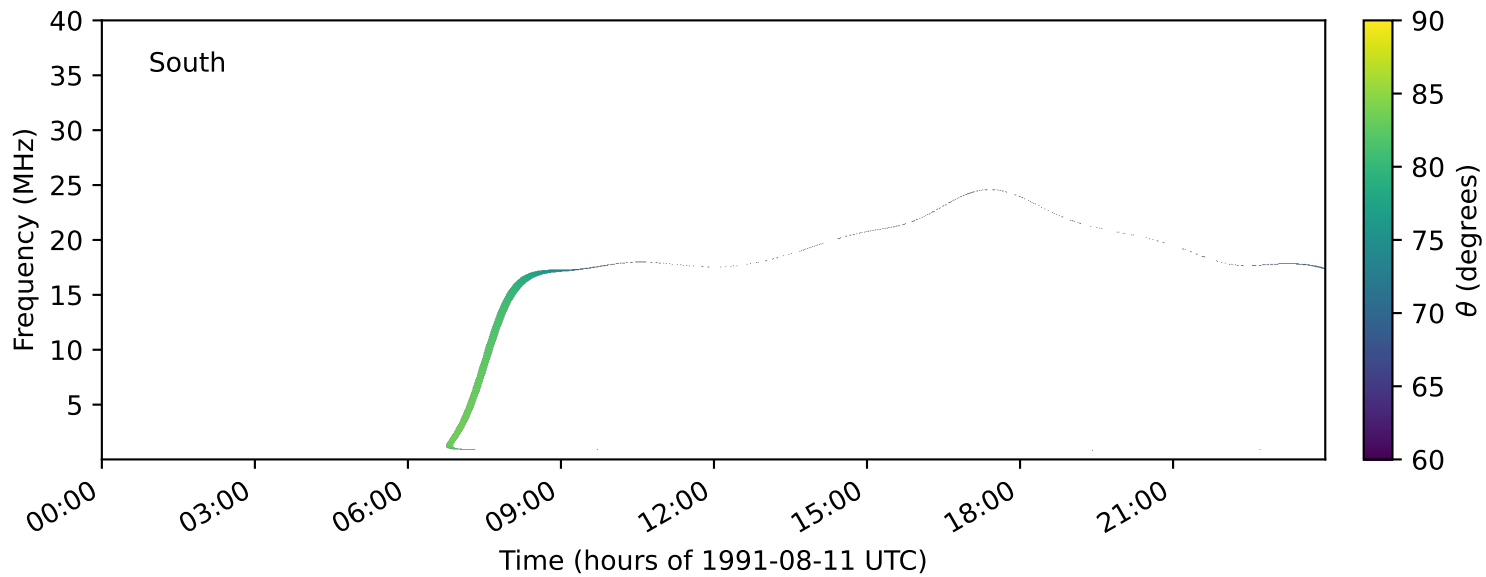

expres_earth_jupiter_io_jrm33_lossc-wid1deg_3kev_19910811_v11.cdf

Time (hours of 1991-08-11 UTC)