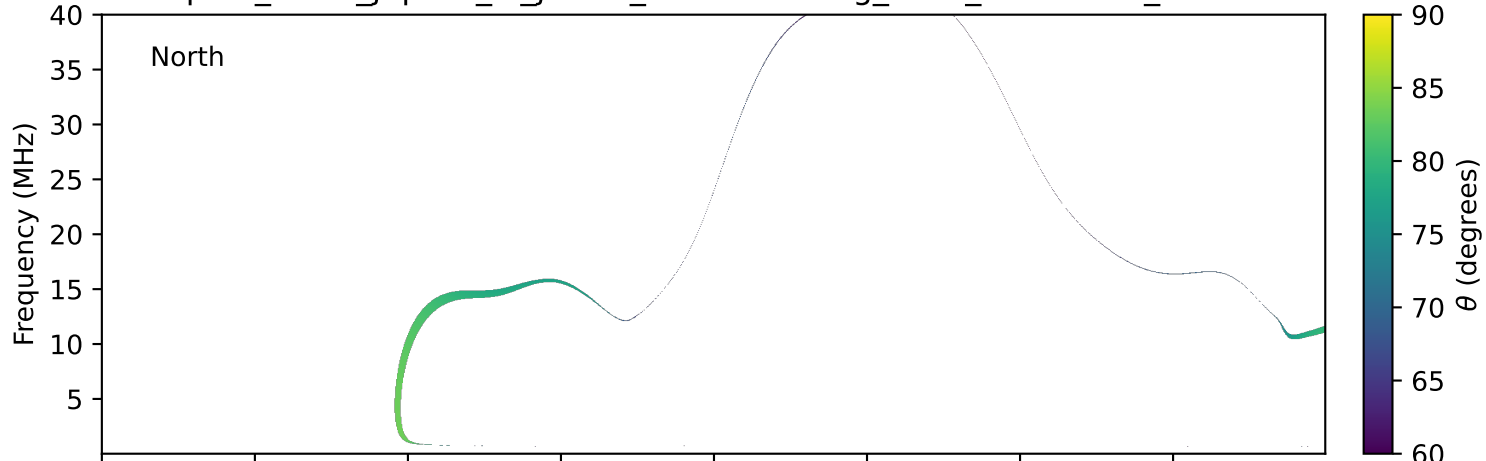

expres_earth_jupiter_io_jrm33_lossc-wid1deg_3kev_19910811_v11.cdf

Time (hours of 1991-08-11 UTC)