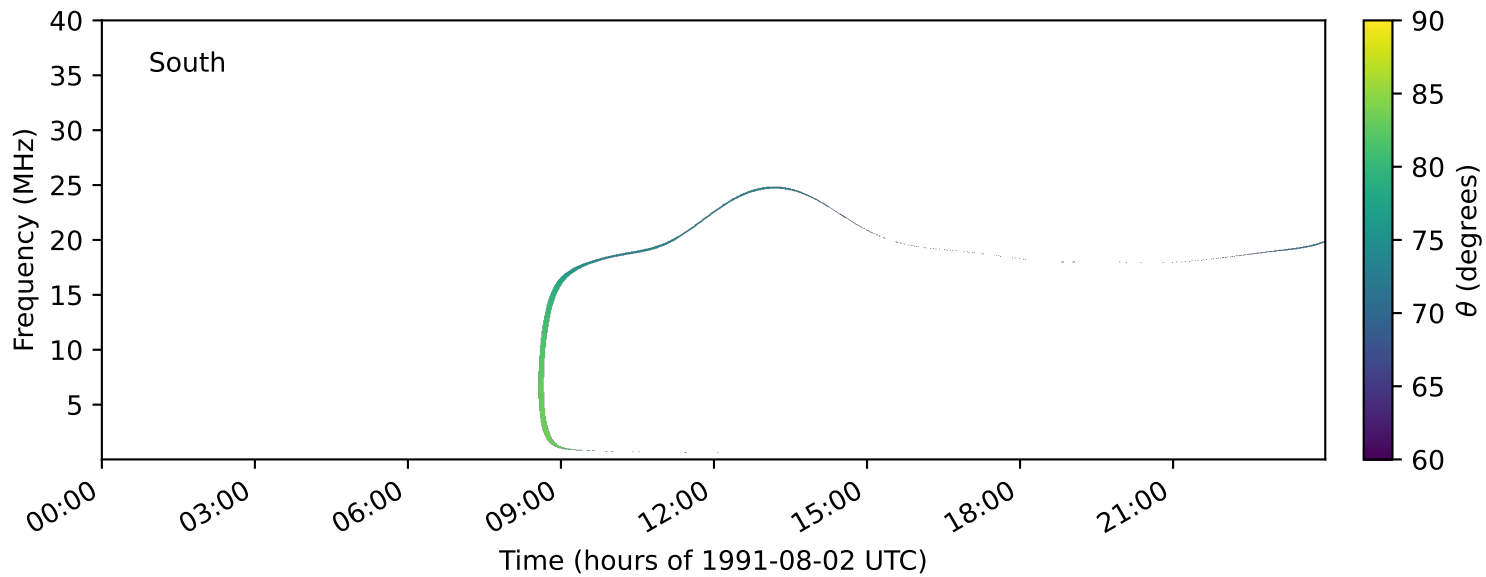

expres_earth_jupiter_io_jrm09_lossc-wid1deg_3kev_19910802_v11.cdf

Time (hours of 1991-08-02 UTC)