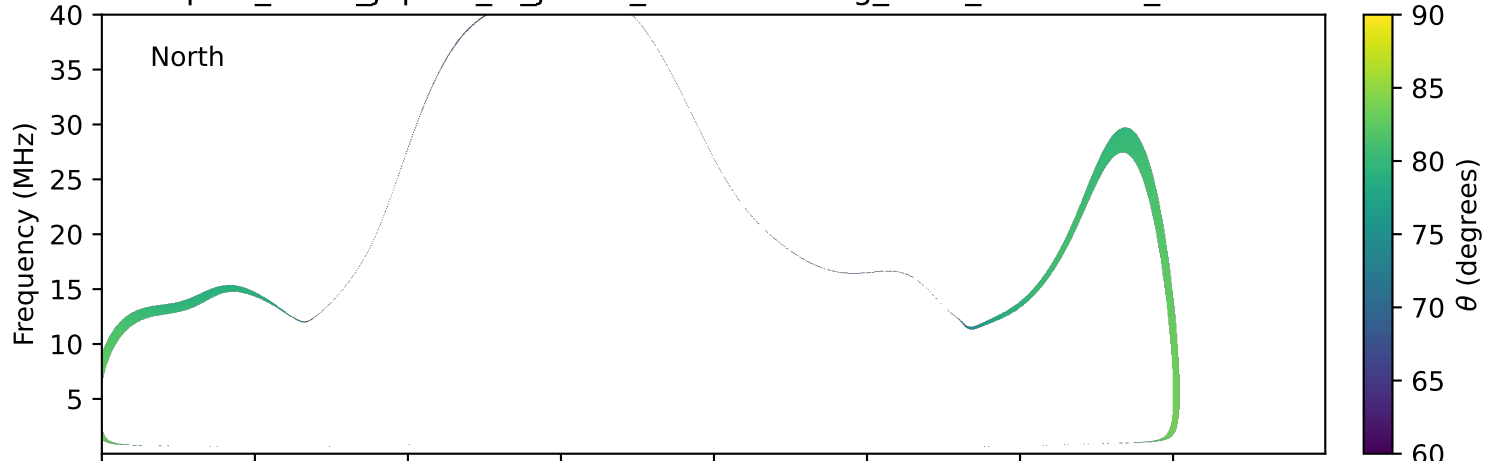

expres\_earth\_jupiter\_io\_jrm33\_lossc-wid1deg\_3kev\_19910616\_v11.cdf

Time (hours of 1991-06-16 UTC)