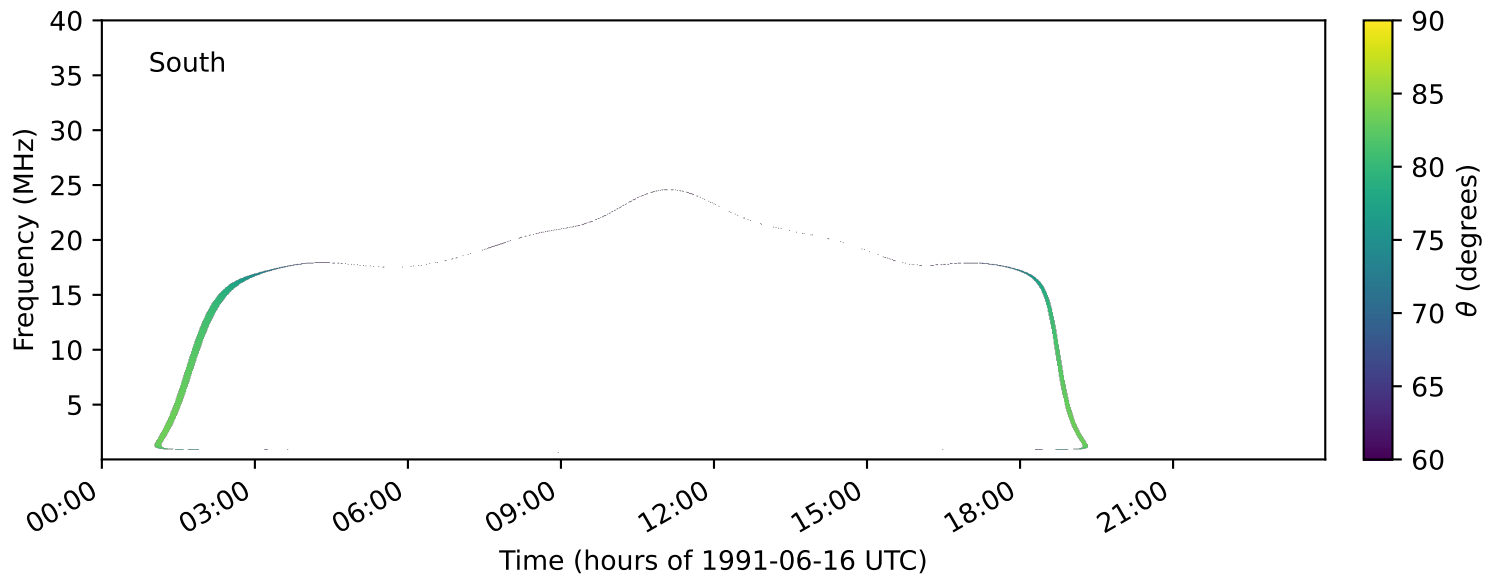

expres\_earth\_jupiter\_io\_jrm33\_lossc-wid1deg\_3kev\_19910616\_v11.cdf

Time (hours of 1991-06-16 UTC)