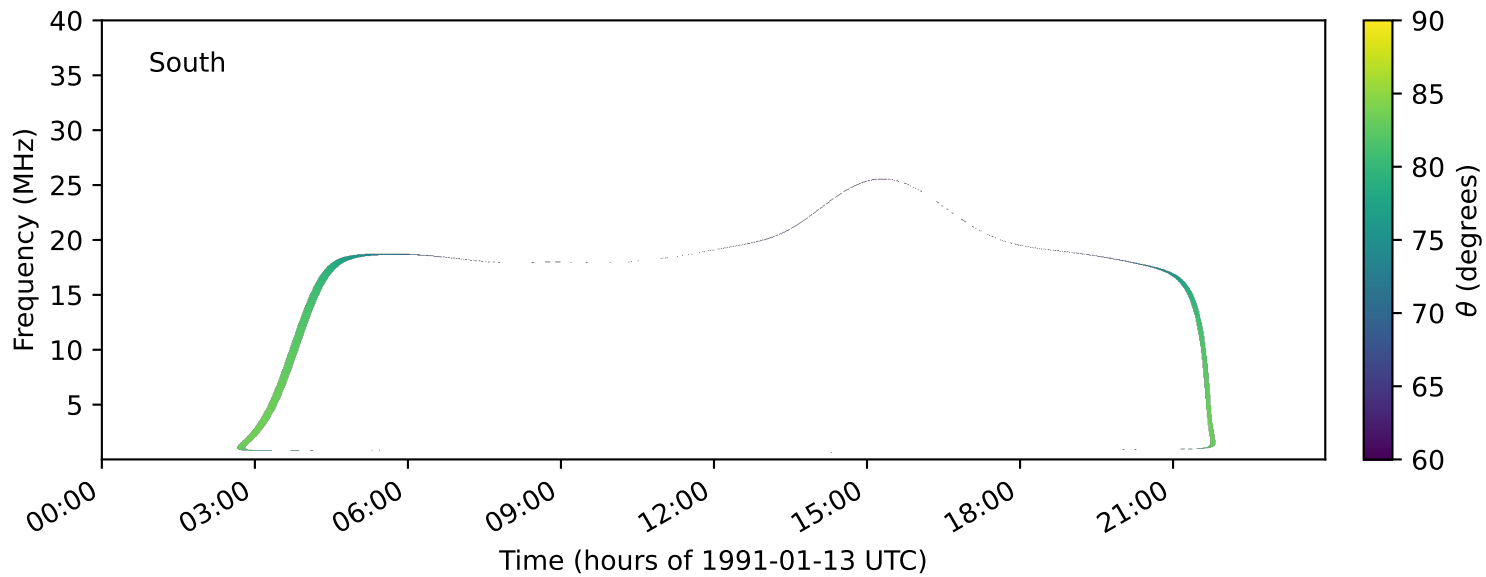

expres\_earth\_jupiter\_io\_jrm09\_lossc-wid1deg\_3kev\_19910113\_v11.cdf

Time (hours of 1991-01-13 UTC)