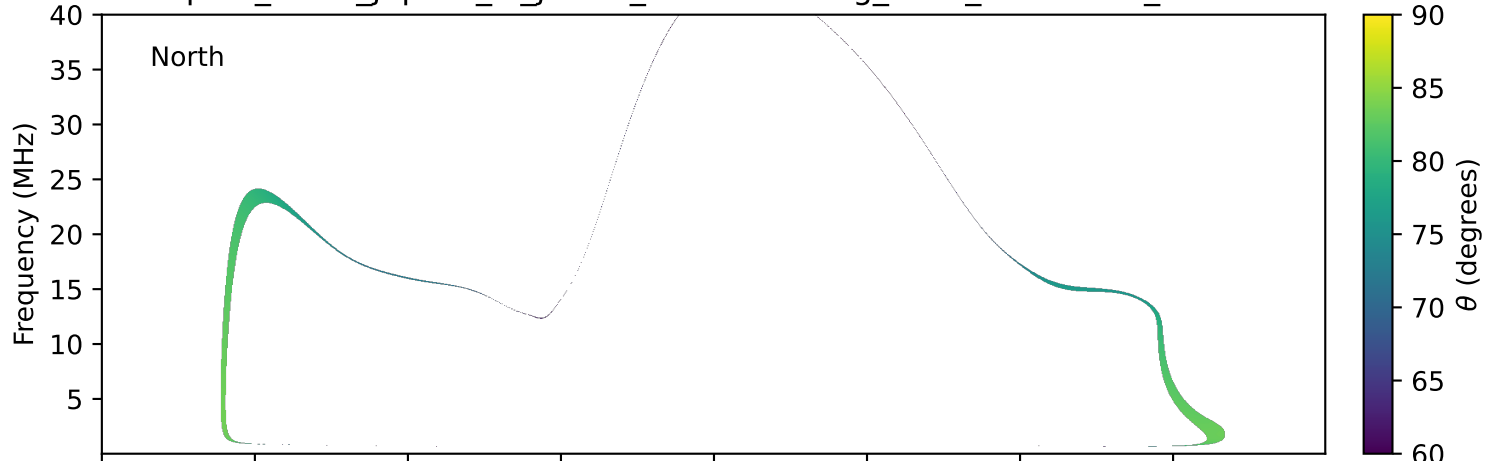

expres\_earth\_jupiter\_io\_jrm09\_lossc-wid1deg\_3kev\_19910113\_v11.cdf

Time (hours of 1991-01-13 UTC)