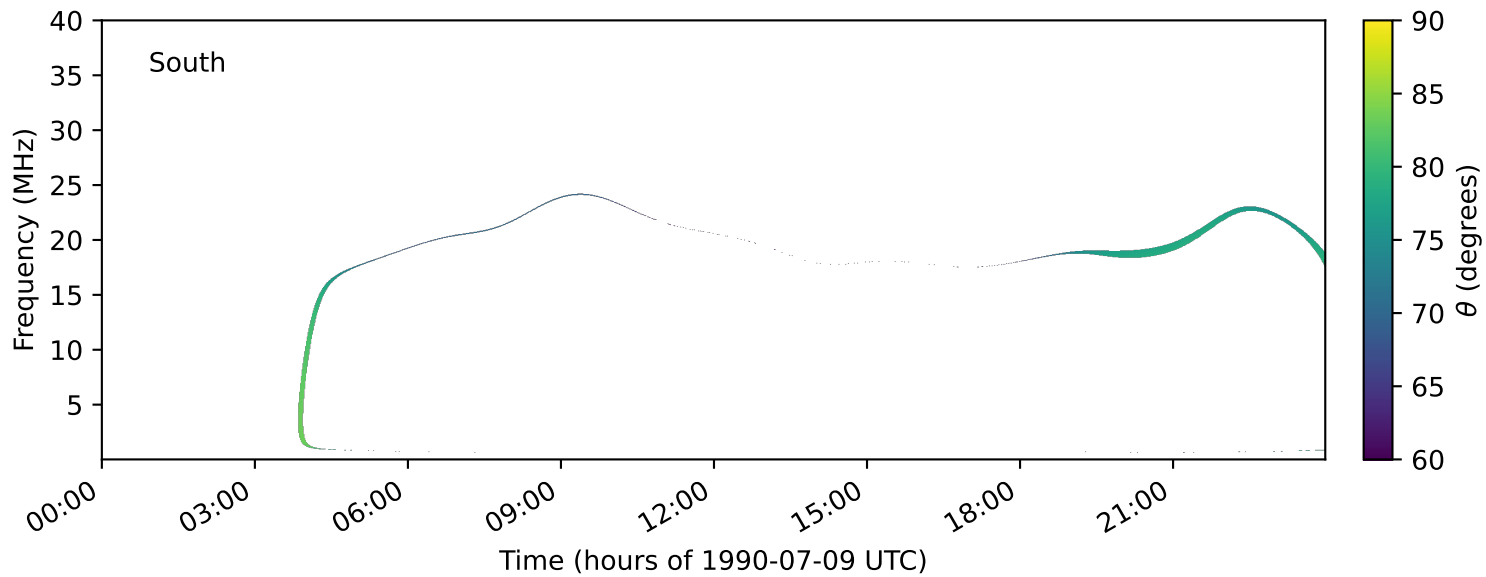

expres_earth_jupiter_io_jrm33_lossc-wid1deg_3kev_19900709_v11.cdf

Time (hours of 1990-07-09 UTC)