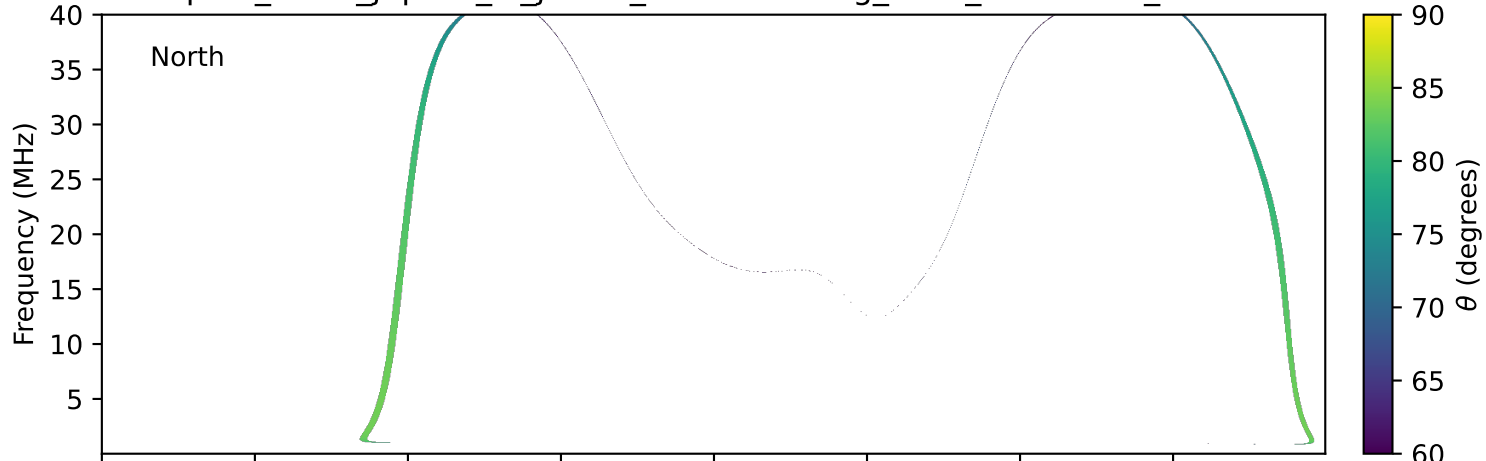

expres_earth_jupiter_io_jrm33_lossc-wid1deg_3kev_19900709_v11.cdf

Time (hours of 1990-07-09 UTC)