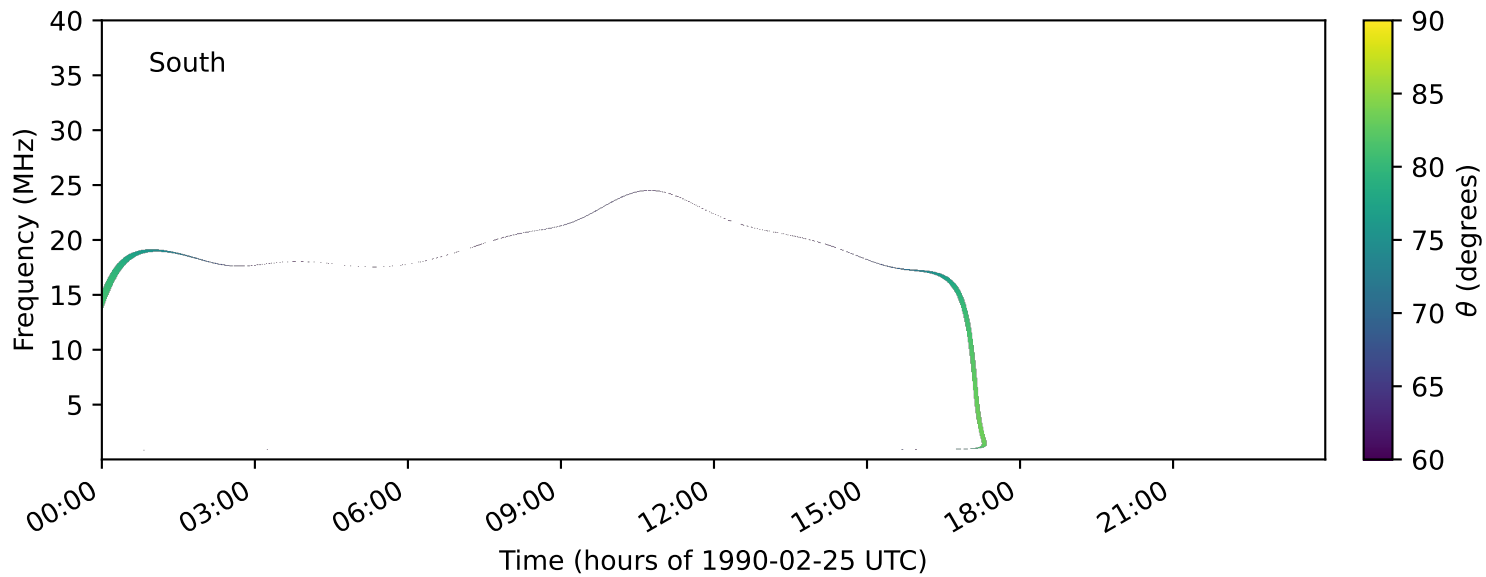

expres\_earth\_jupiter\_io\_jrm33\_lossc-wid1deg\_3kev\_19900225\_v11.cdf

Time (hours of 1990-02-25 UTC)