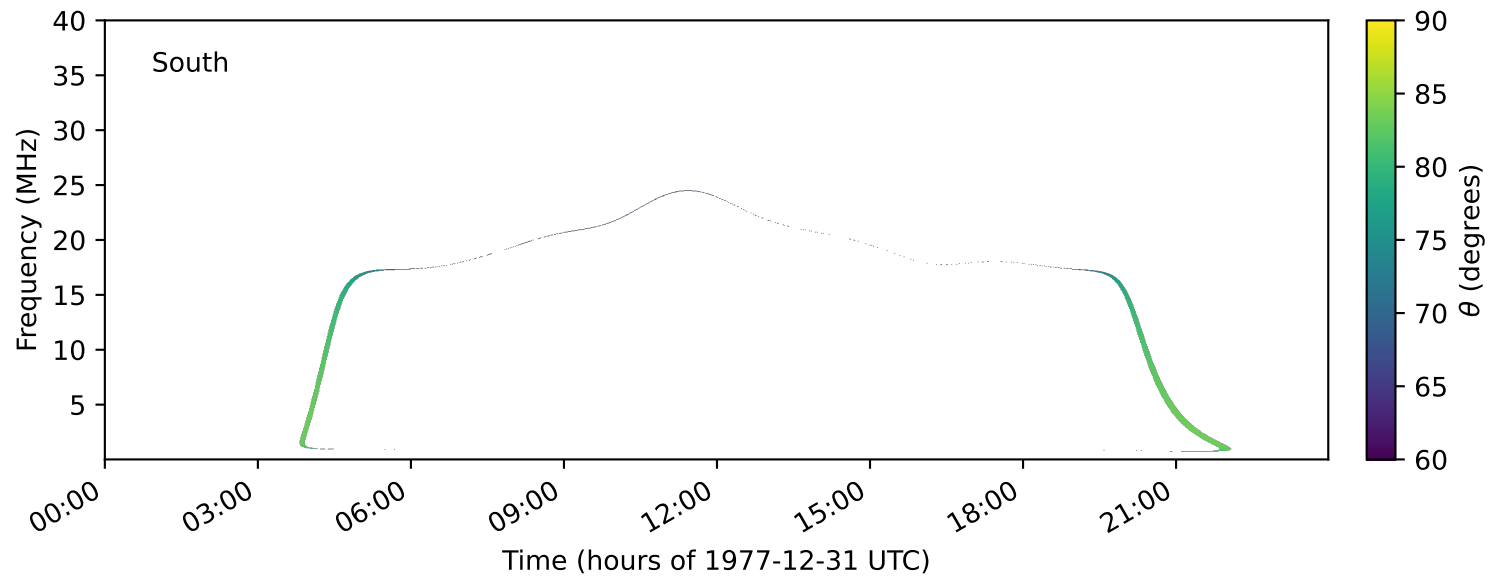

expres\_earth\_jupiter\_io\_jrm33\_lossc-wid1deg\_3kev\_19771231\_v11.cdf

Time (hours of 1977-12-31 UTC)