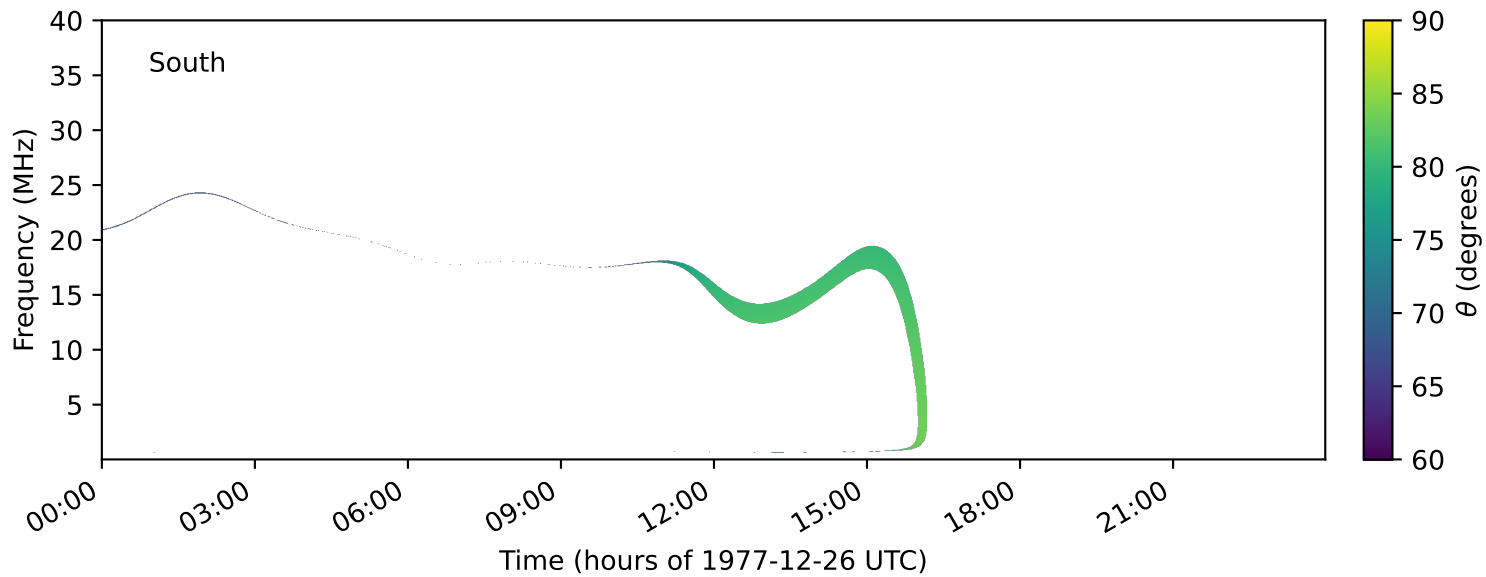

expres\_earth\_jupiter\_io\_jrm33\_lossc-wid1deg\_3kev\_19771226\_v11.cdf

Time (hours of 1977-12-26 UTC)