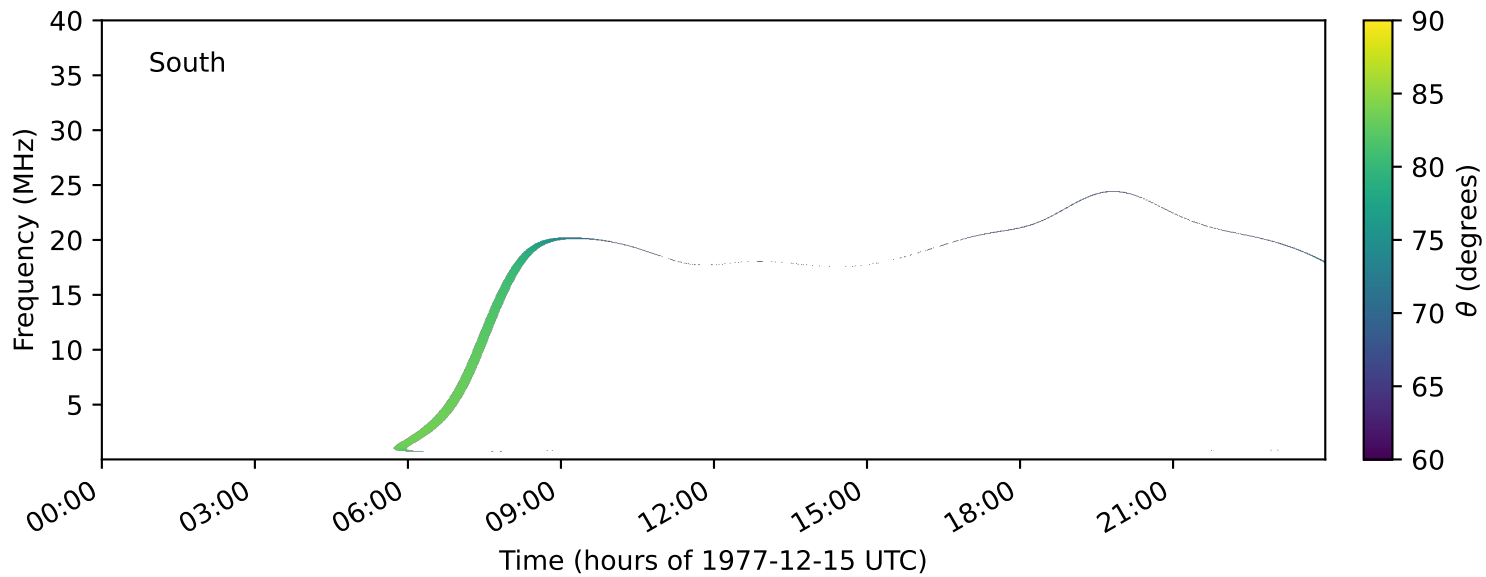

expres\_earth\_jupiter\_io\_jrm33\_lossc-wid1deg\_3kev\_19771215\_v11.cdf

Time (hours of 1977-12-15 UTC)