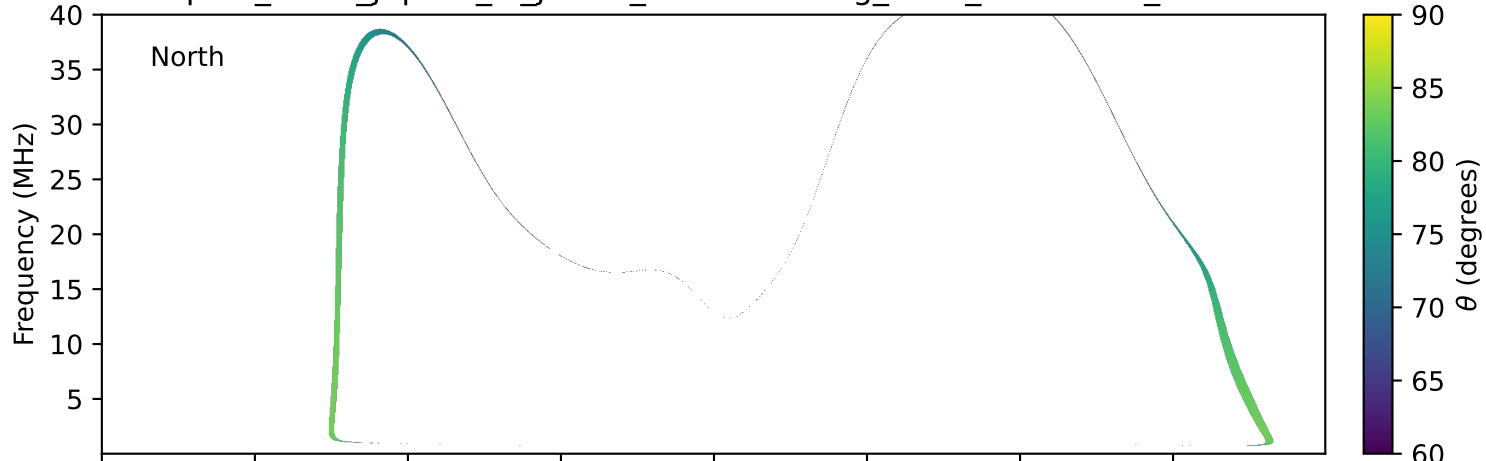

expres_earth_jupiter_io_jrm33_lossc-wid1deg_3kev_19771208_v11.cdf

Time (hours of 1977-12-08 UTC)