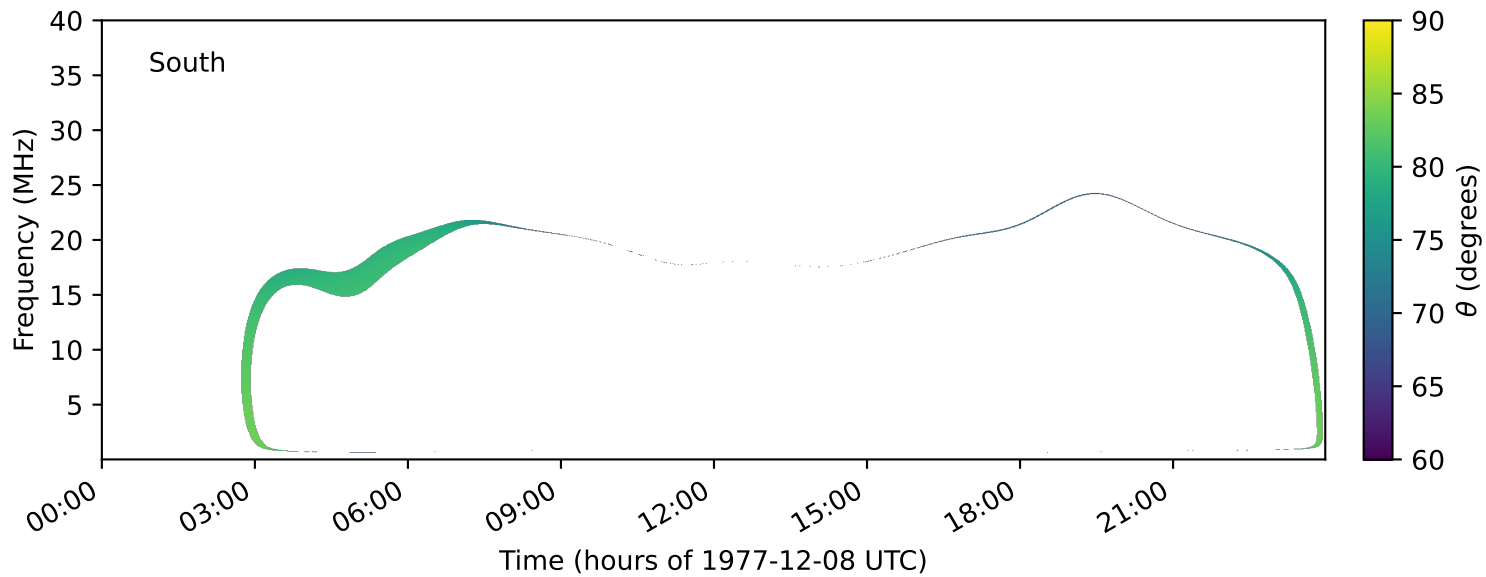

expres_earth_jupiter_io_jrm33_lossc-wid1deg_3kev_19771208_v11.cdf

Time (hours of 1977-12-08 UTC)