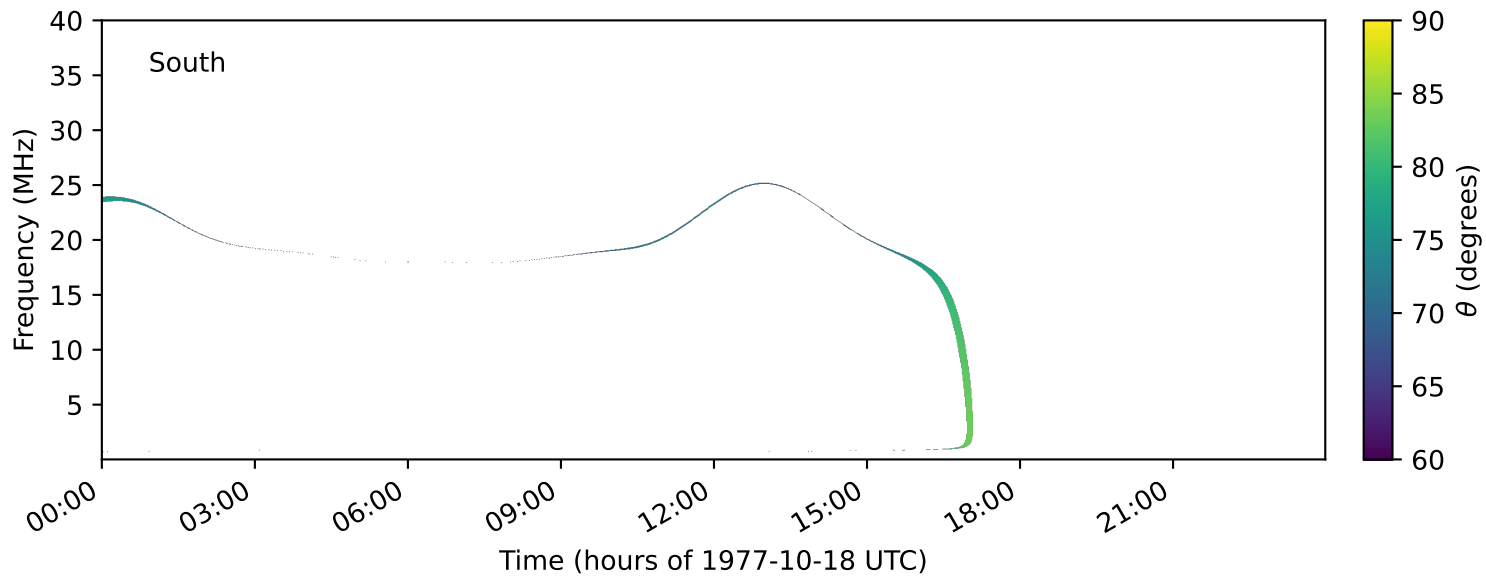

expres\_earth\_jupiter\_io\_jrm09\_lossc-wid1deg\_3kev\_19771018\_v11.cdf

Time (hours of 1977-10-18 UTC)