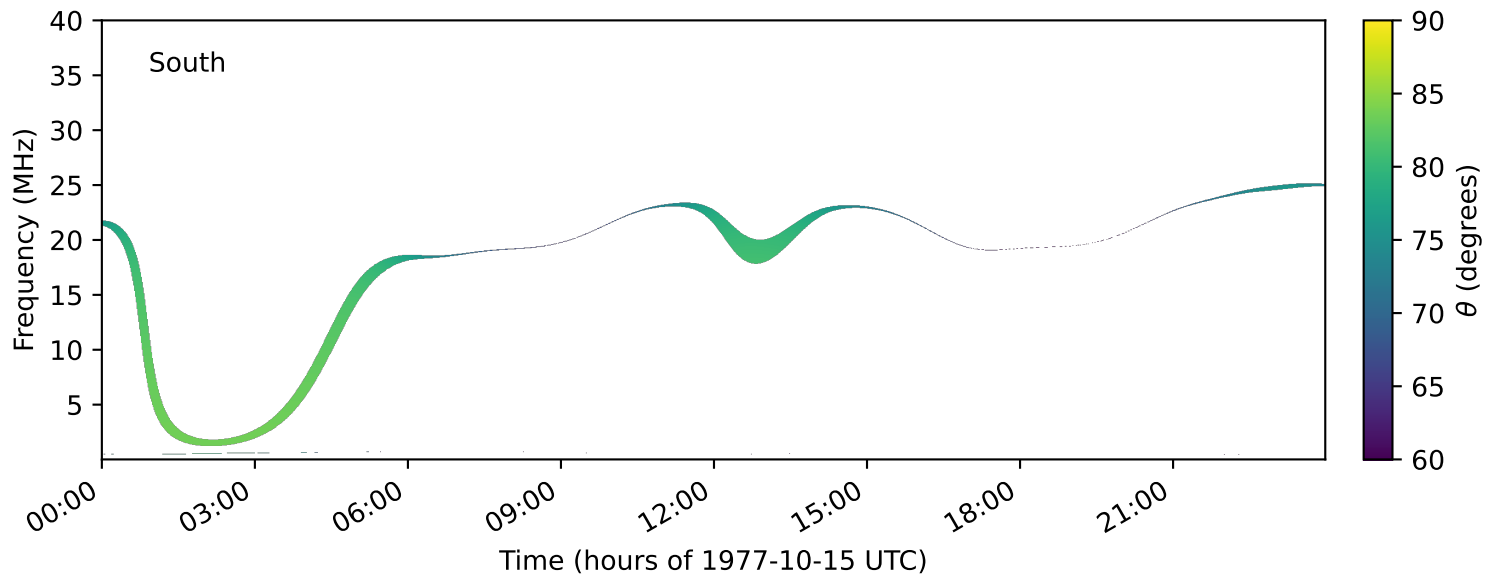

expres\_earth\_jupiter\_ganymede\_jrm33\_lossc-wid1deg\_3kev\_19771015\_v11.cdf

Time (hours of 1977-10-15 UTC)