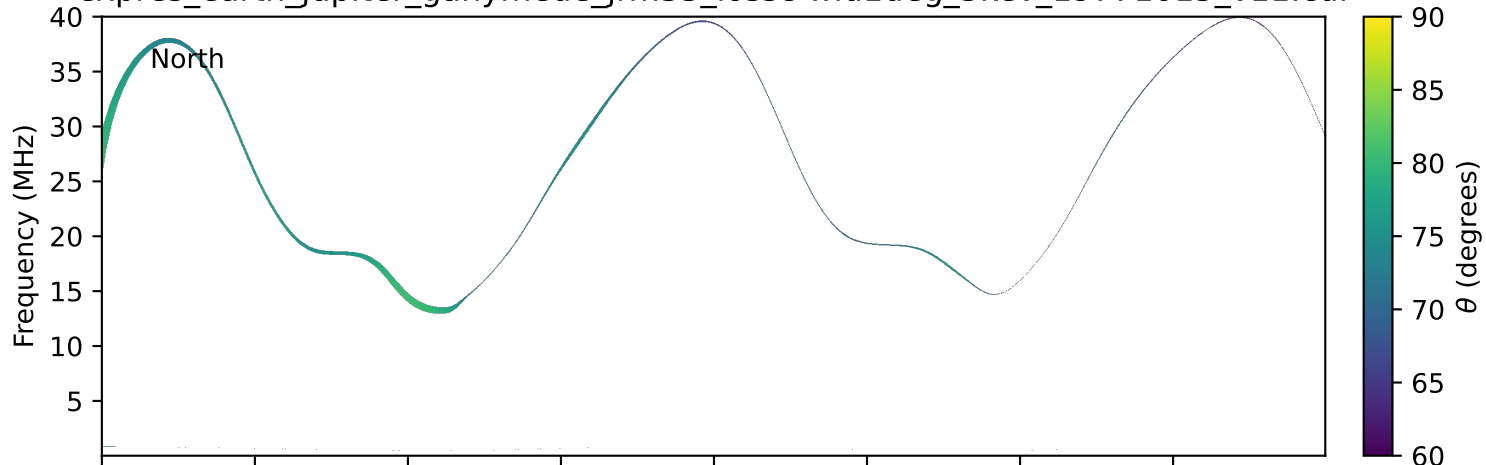

expres\_earth\_jupiter\_ganymede\_jrm33\_lossc-wid1deg\_3kev\_19771015\_v11.cdf

Time (hours of 1977-10-15 UTC)