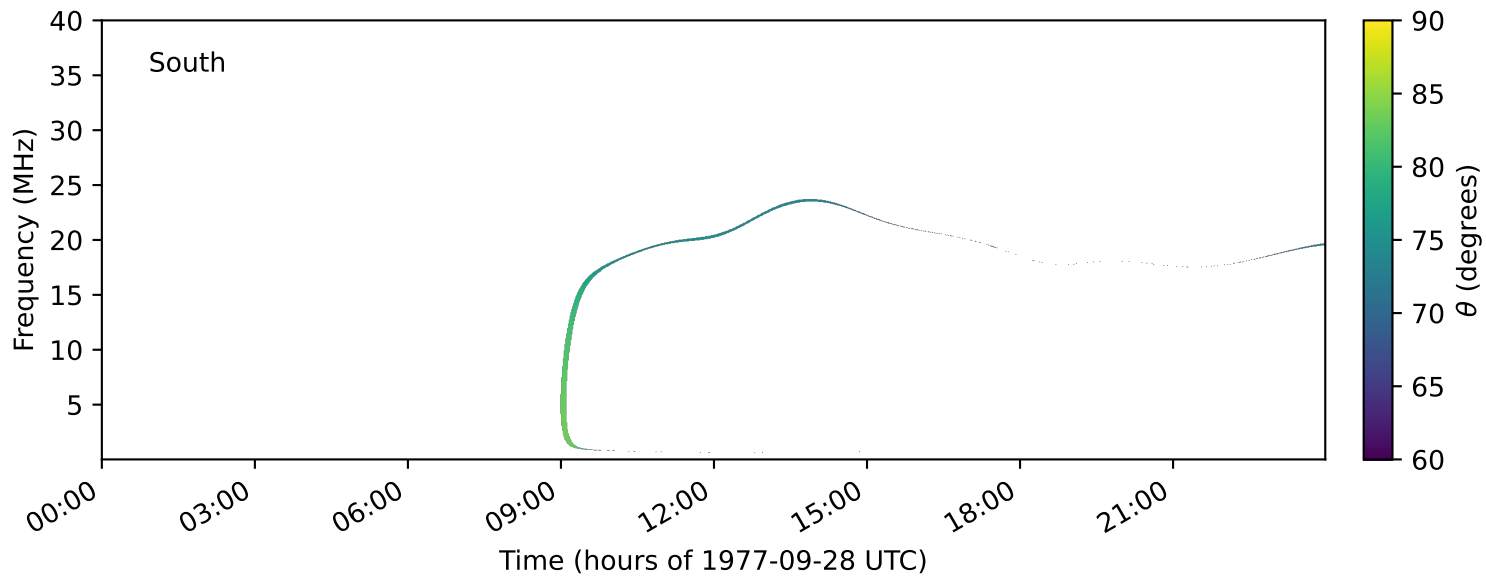

expres_earth_jupiter_io_jrm33_lossc-wid1deg_3kev_19770928_v11.cdf

Time (hours of 1977-09-28 UTC)