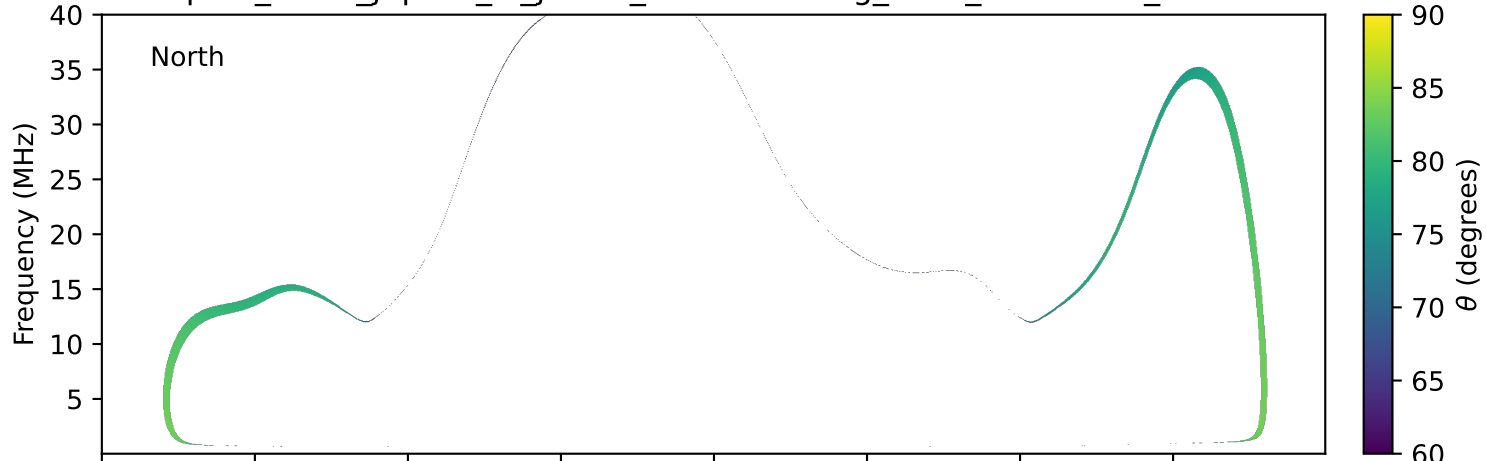

expres\_earth\_jupiter\_io\_jrm33\_lossc-wid1deg\_3kev\_19770831\_v11.cdf

Time (hours of 1977-08-31 UTC)