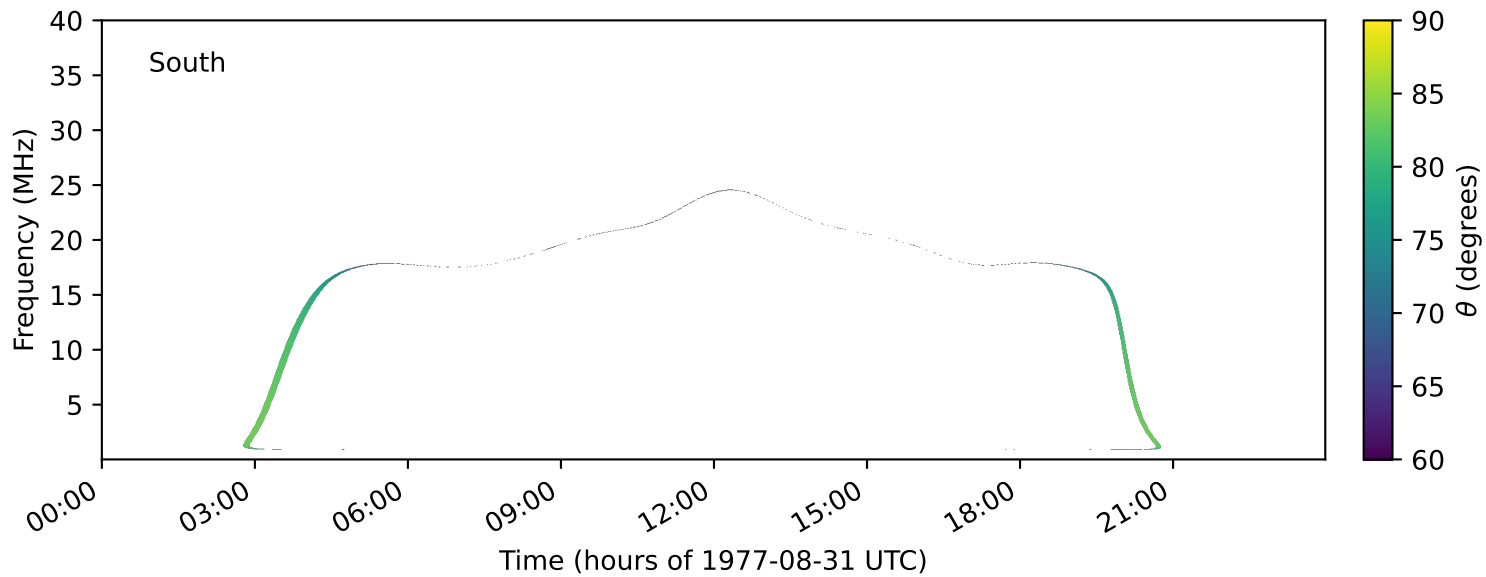

expres\_earth\_jupiter\_io\_jrm33\_lossc-wid1deg\_3kev\_19770831\_v11.cdf

Time (hours of 1977-08-31 UTC)