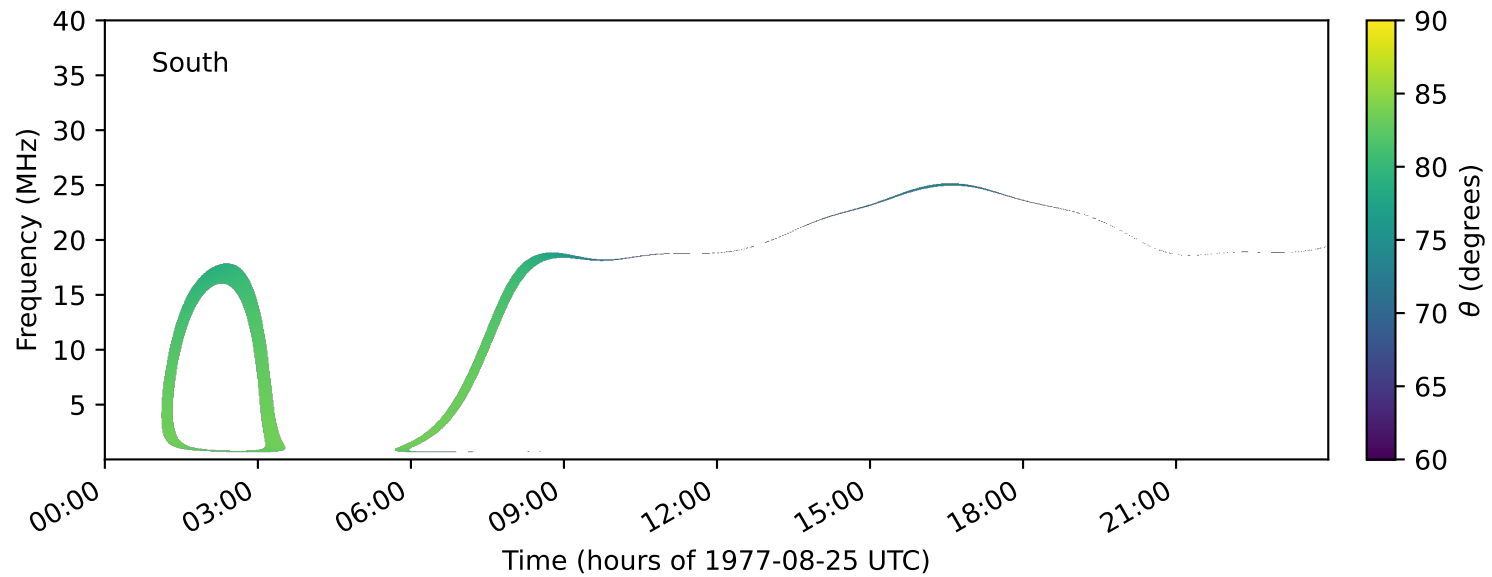

expres_earth_jupiter_europa_jrm33_lossc-wid1deg_3kev_19770825_v11.cdf

Time (hours of 1977-08-25 UTC)