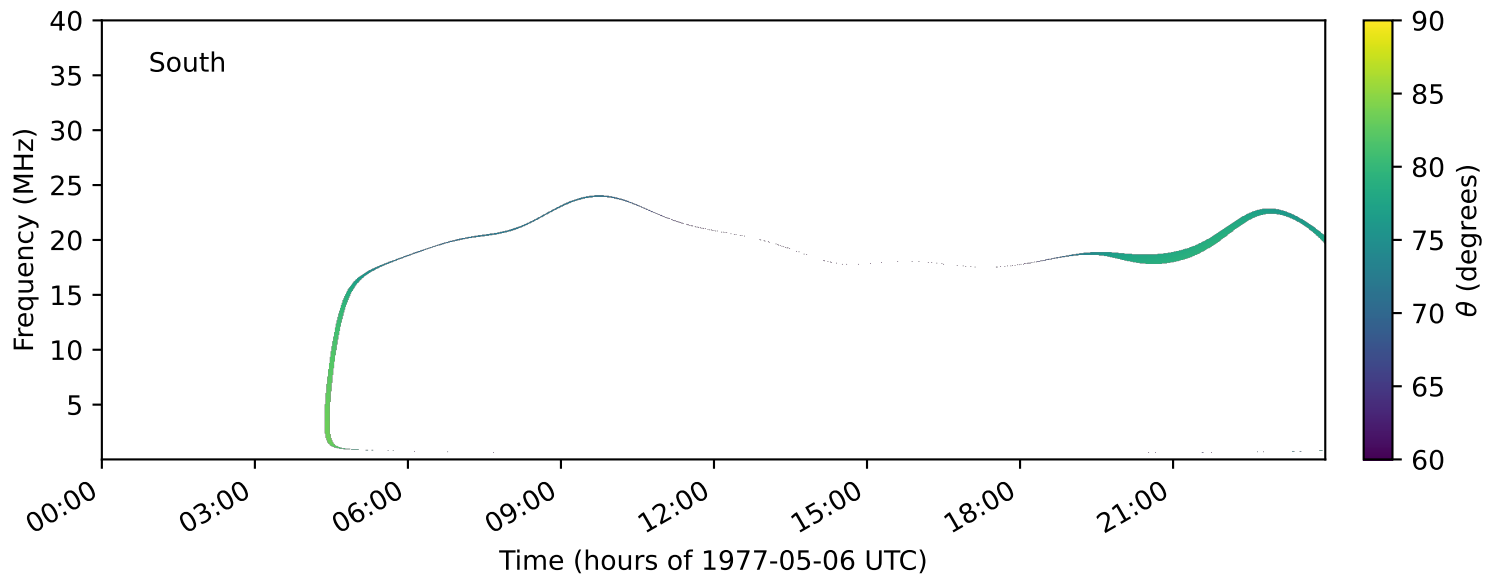

expres\_earth\_jupiter\_io\_jrm33\_lossc-wid1deg\_3kev\_19770506\_v11.cdf

Time (hours of 1977-05-06 UTC)